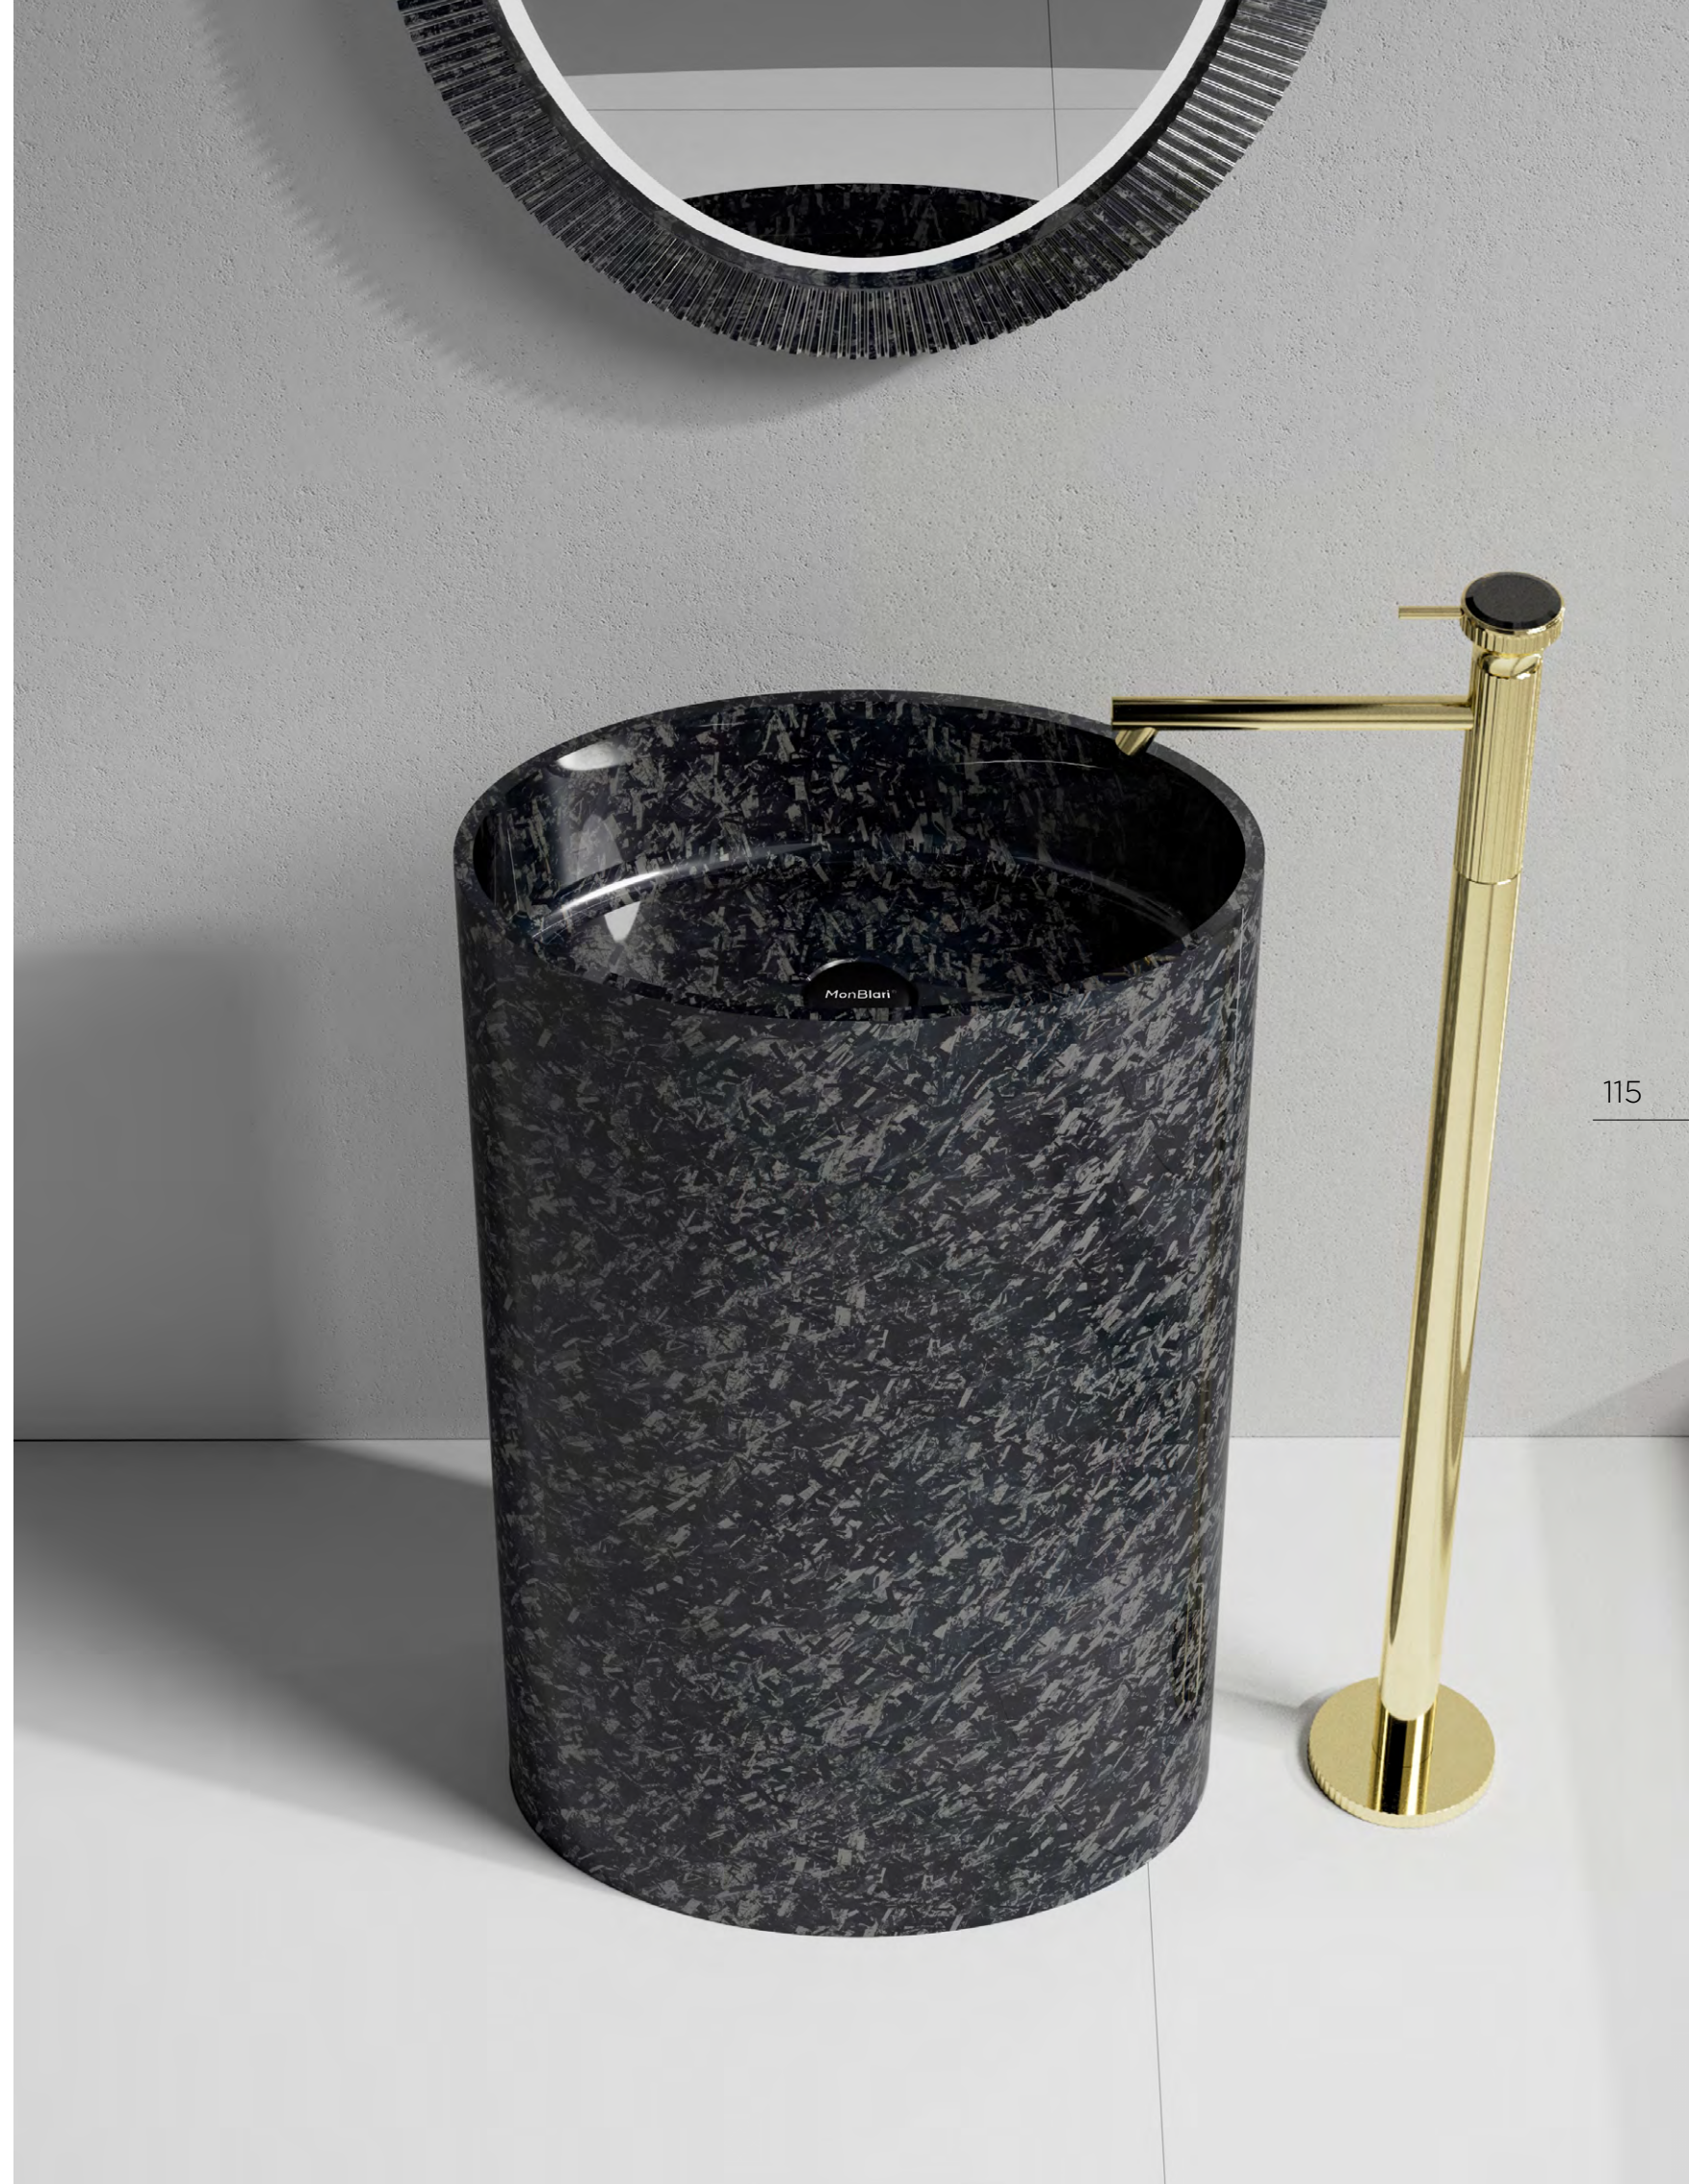

Carbon fiber
Freestanding Basin

Model number
RL-Z327

Specification
500x320x850

Focusing on
high-end bathtubs
for 20 years

114

115