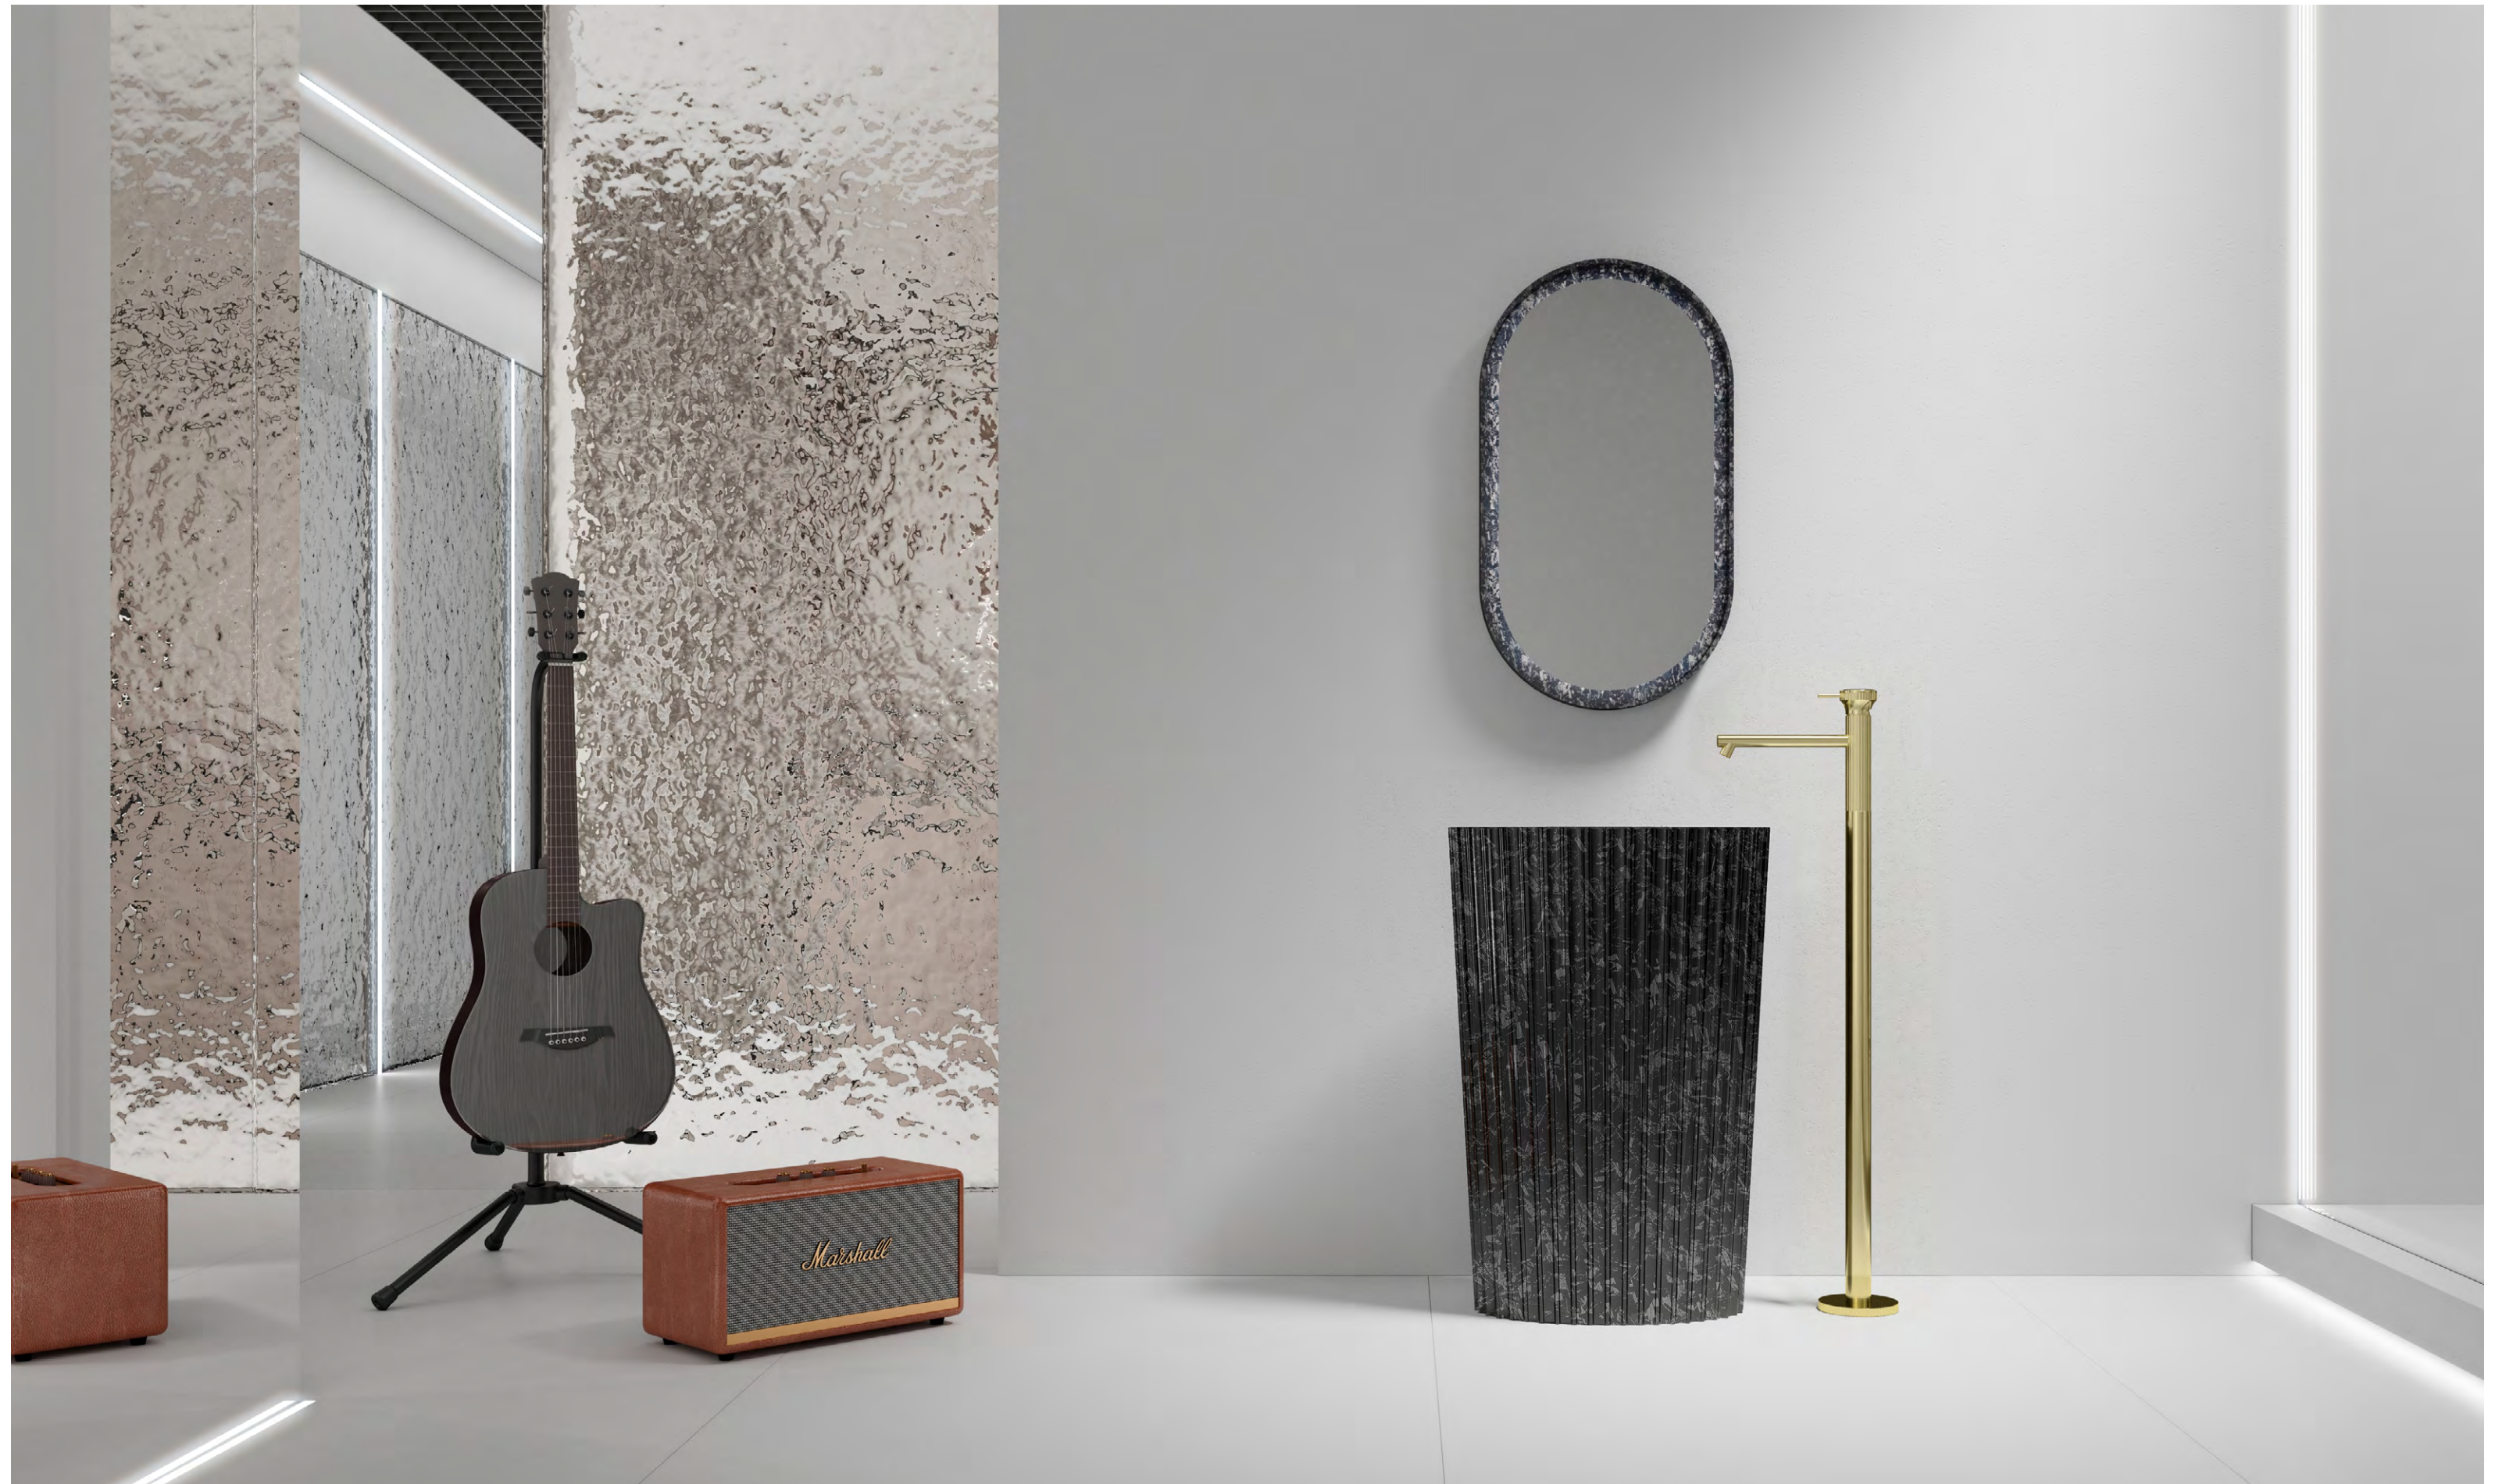

Carbon fiber
Freestanding Basin

Model number
RL-Z9977

Focusing on
high-end bathtubs
for 20 years