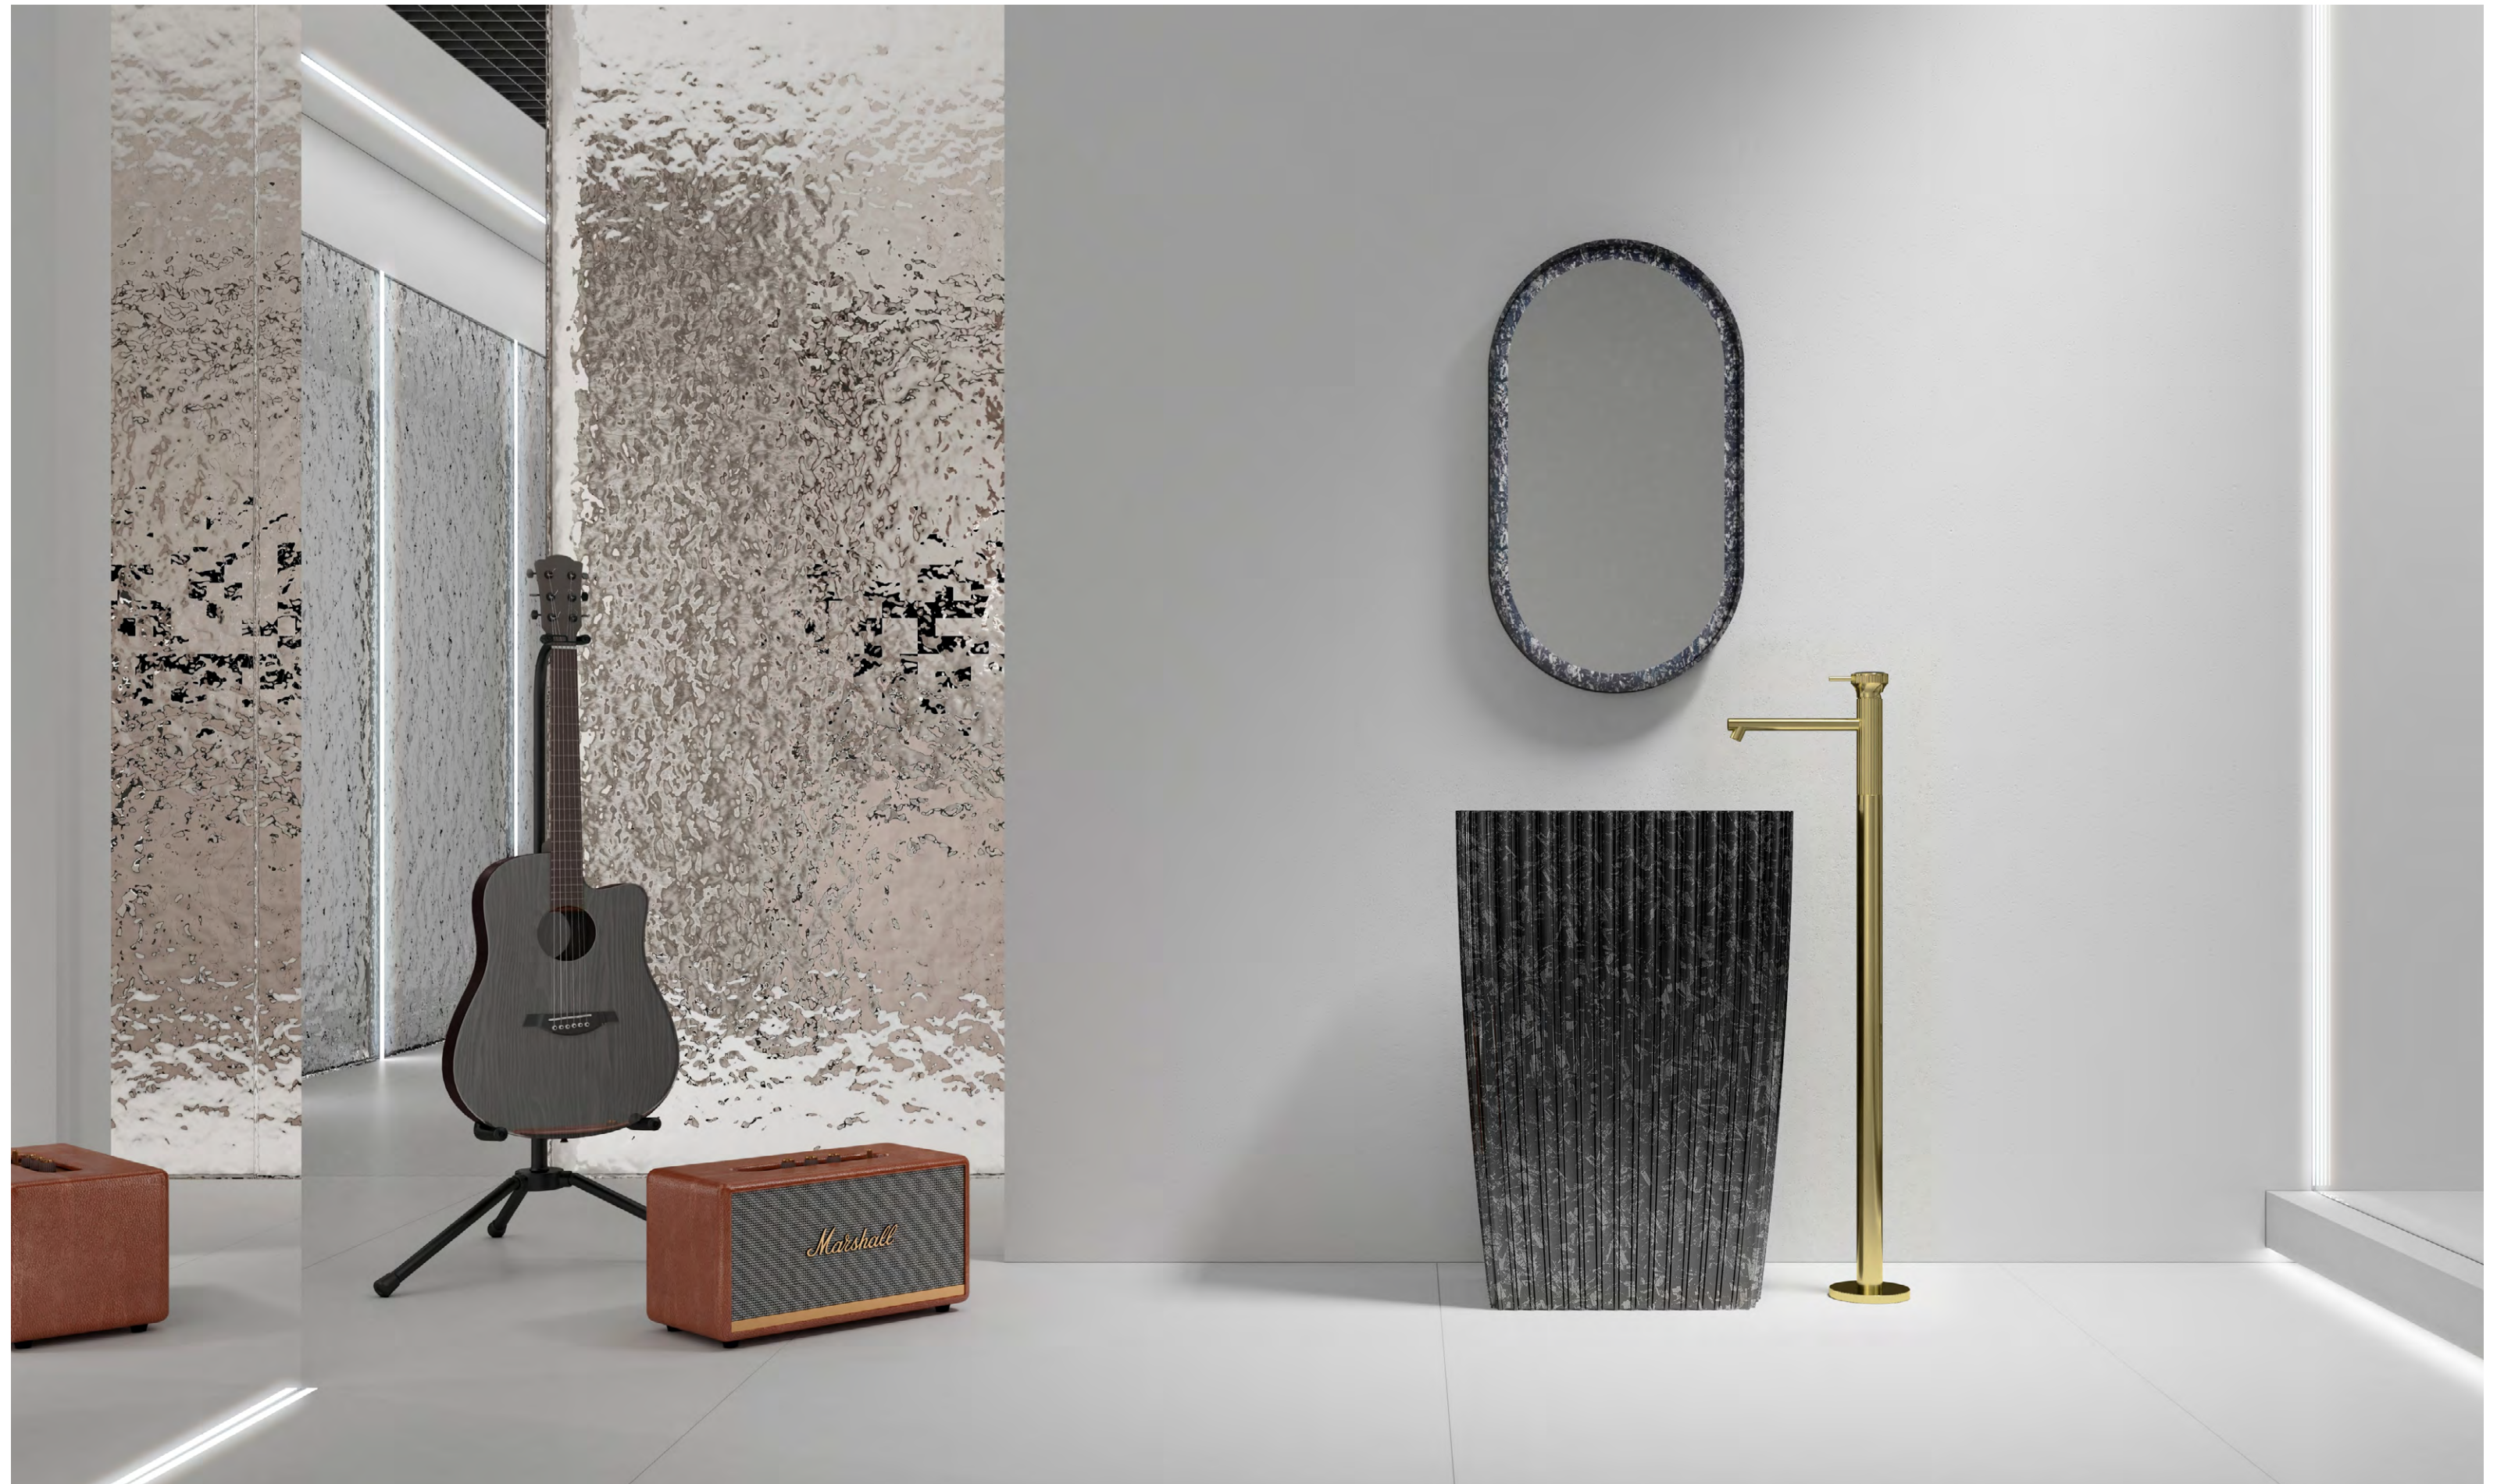

118

119

Carbon fiber
Freestanding Basin

Model number
RL-Z9972

Focusing on
high-end bathtubs
for 20 years

Carbon fiber
Freestanding Basin

Model number
RL-Z9972

Specification
600x380x900