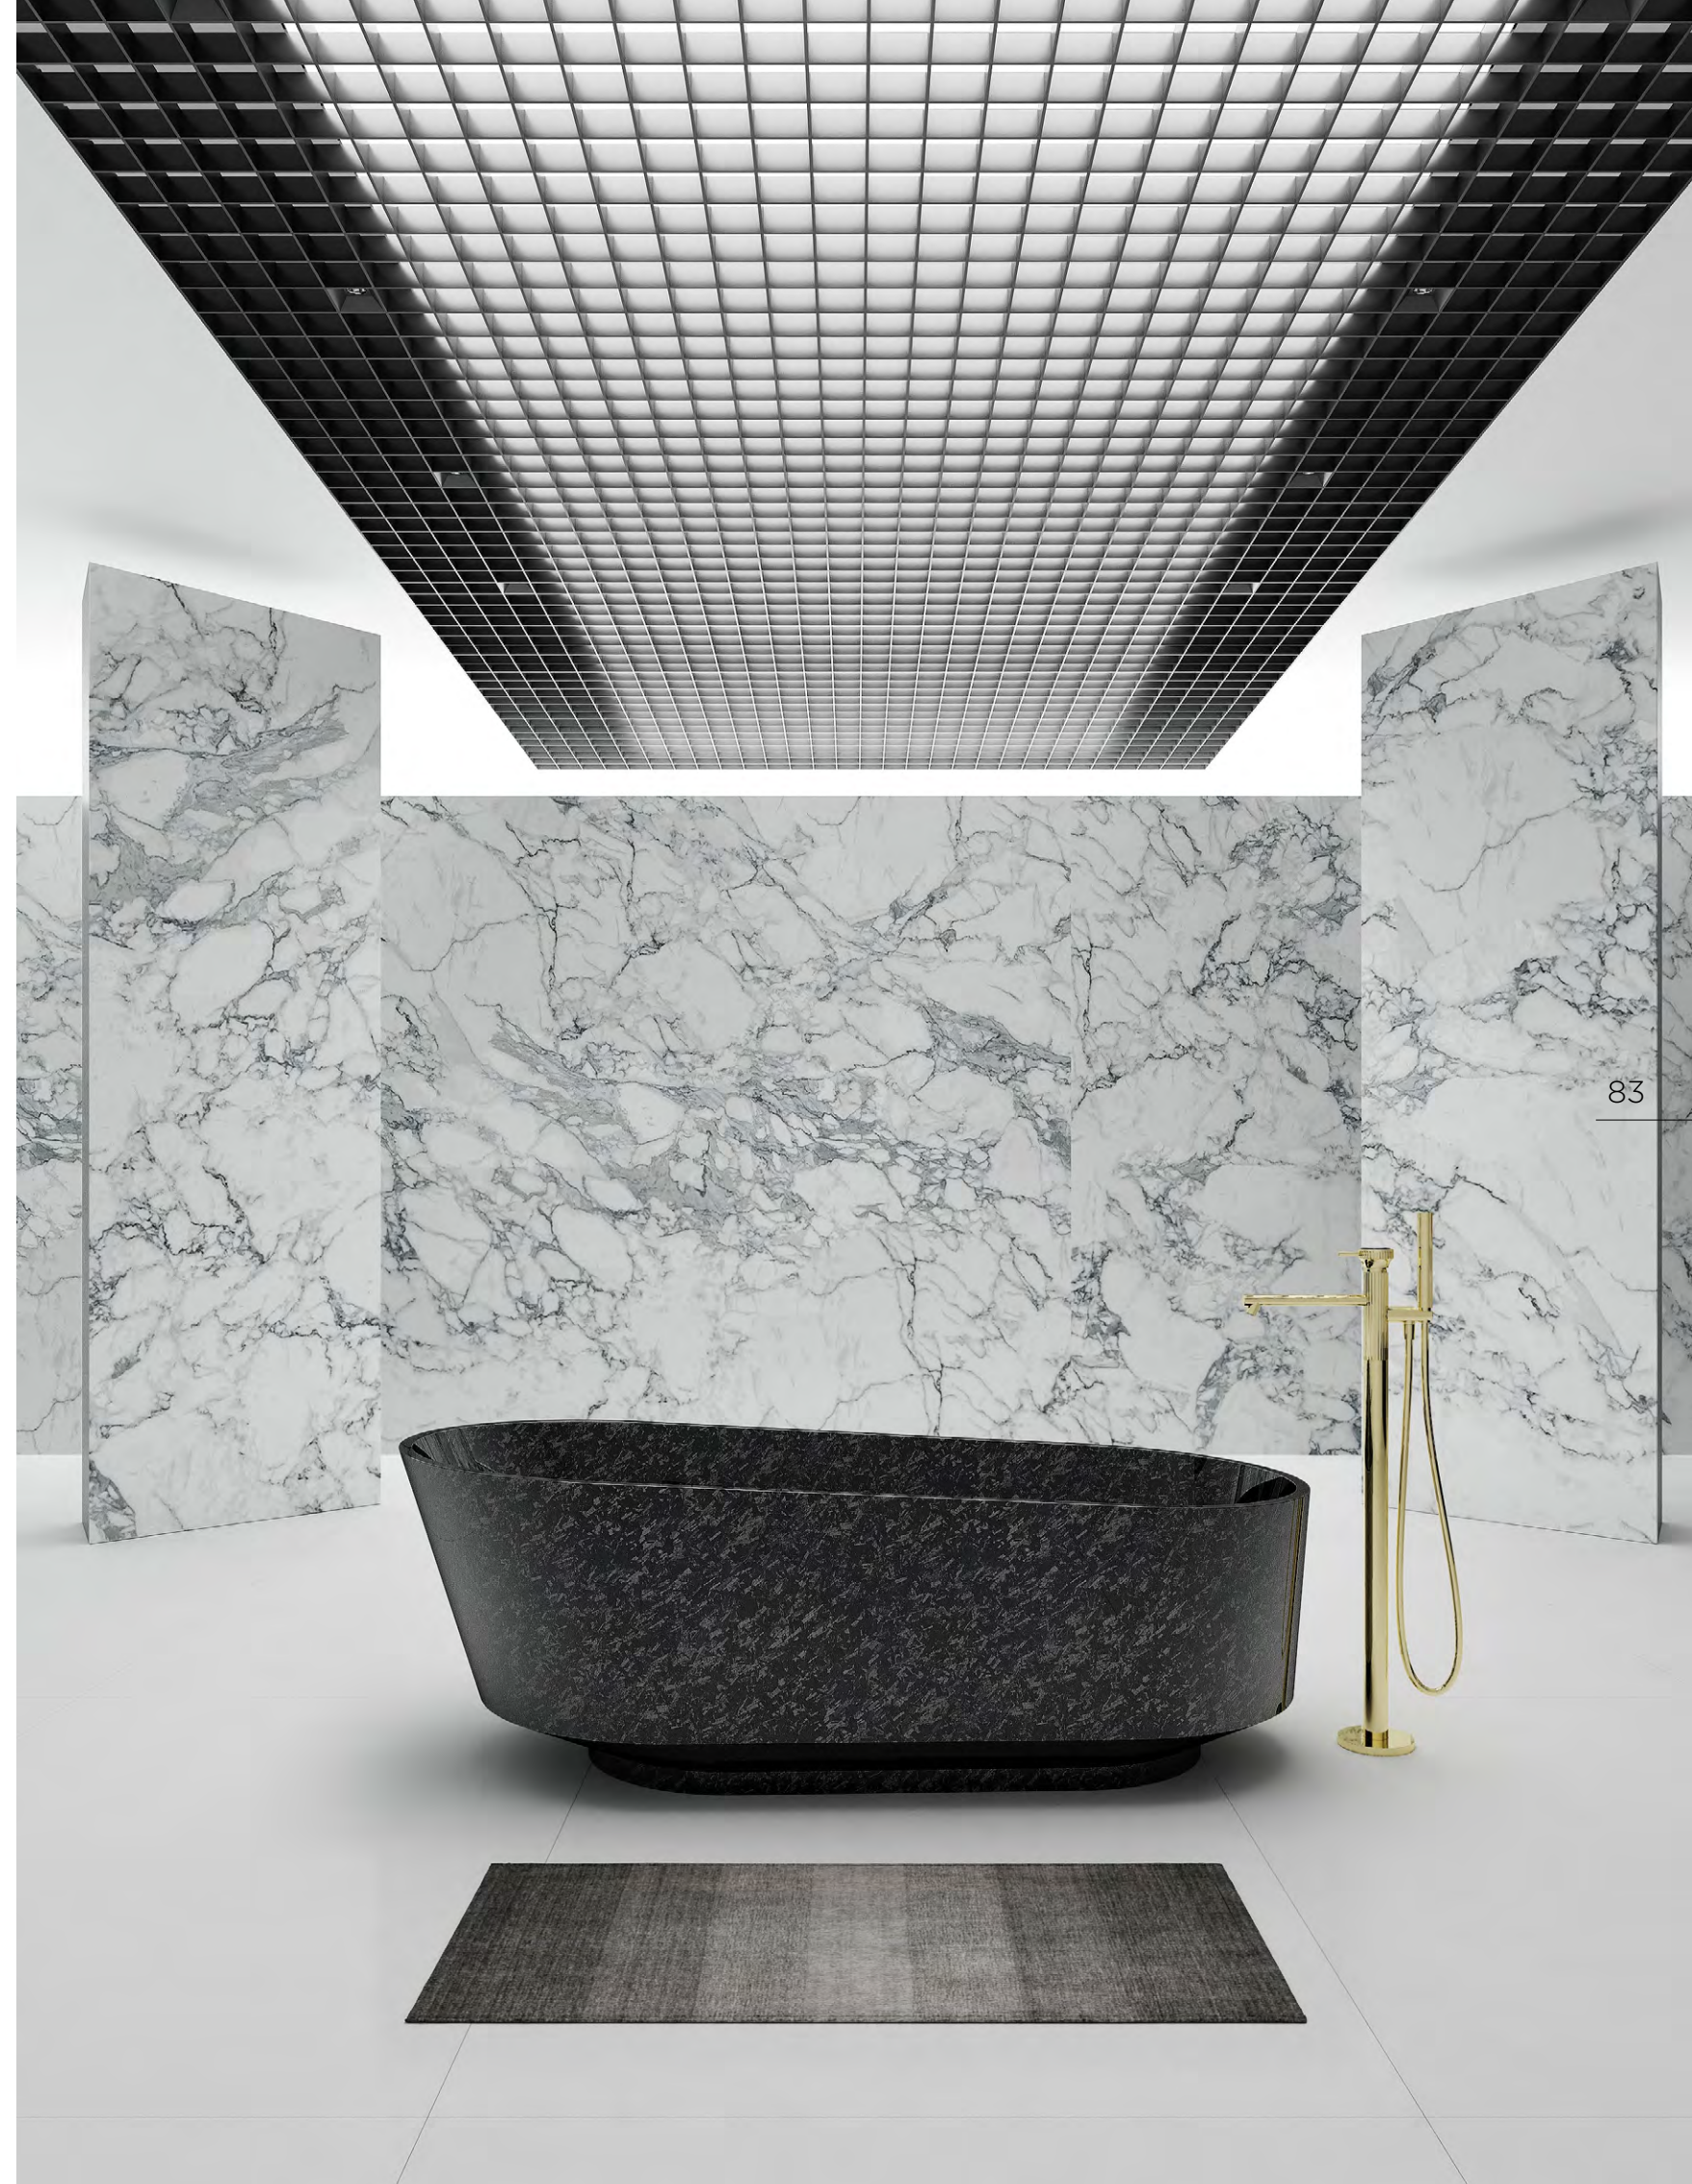

Focusing on
high-end bathtubs
for 20 years

78

79

Carbon fiber bathtub

Model number
RL-99923

Specification
1750x800x550

Focusing on
high-end bathtubs
for 20 years

Carbon fiber bathtub