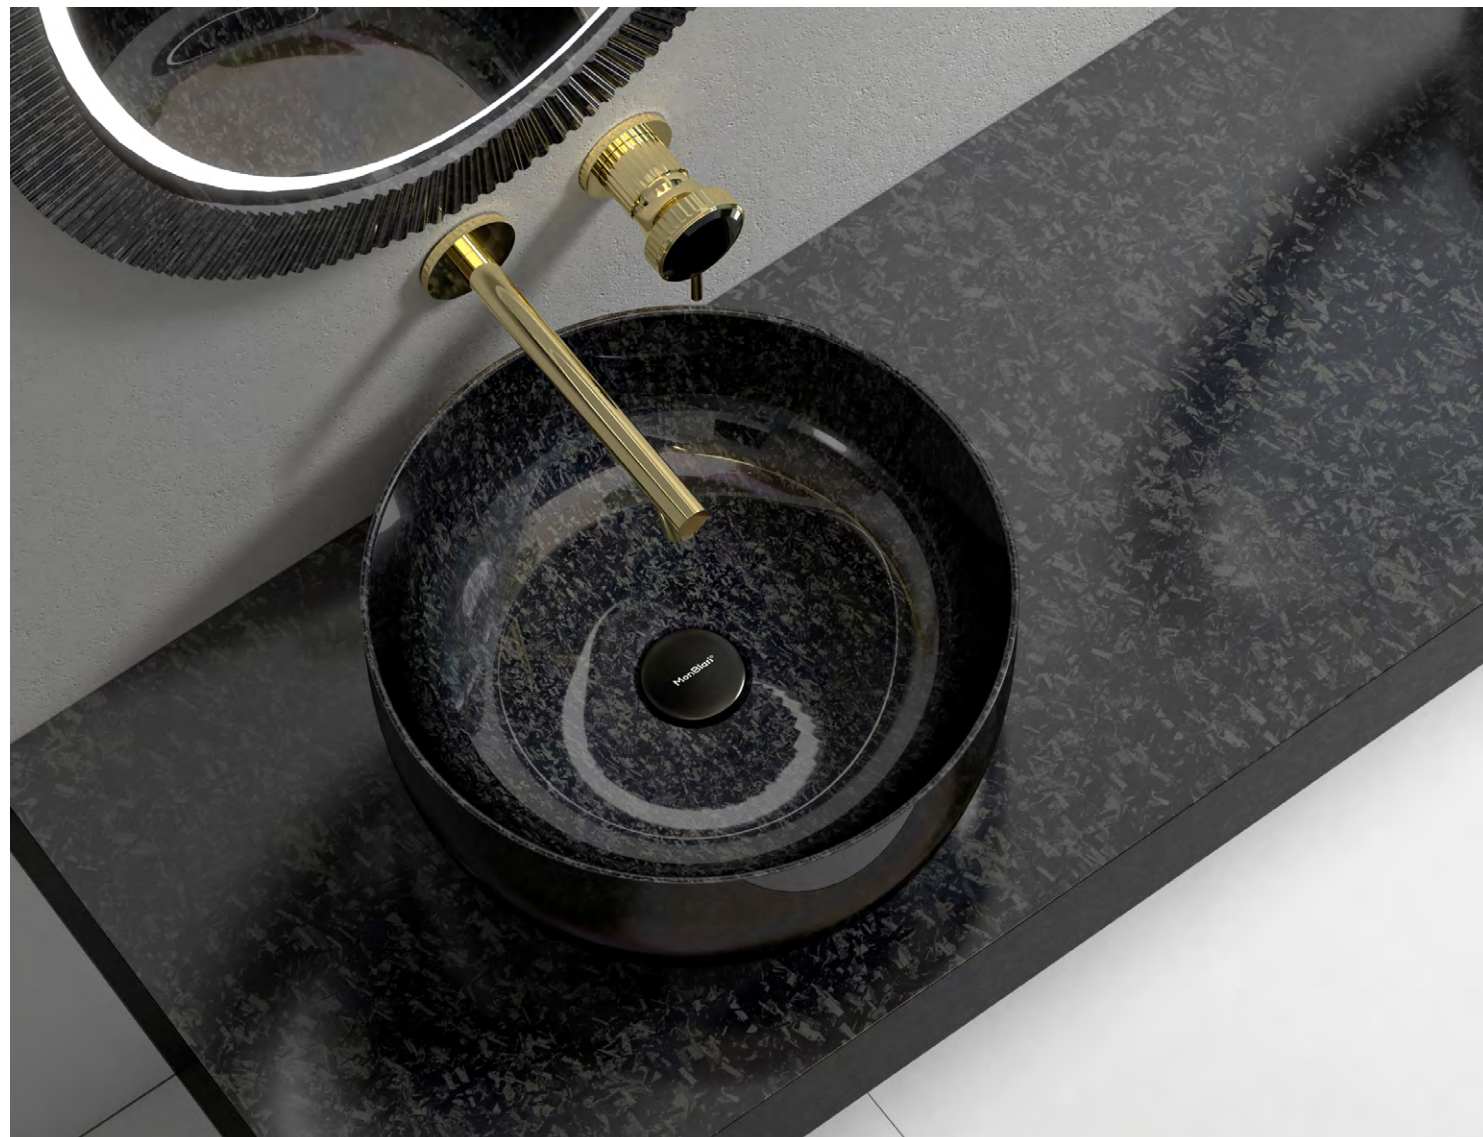

Carbon fiber
Counter Top Basin

Model number
RL-A101

Specification
600x400x130

Focusing on
high-end bathtubs
for 20 years

172

173

Carbon fiber
Counter Top Basin

Model number
RL-A106