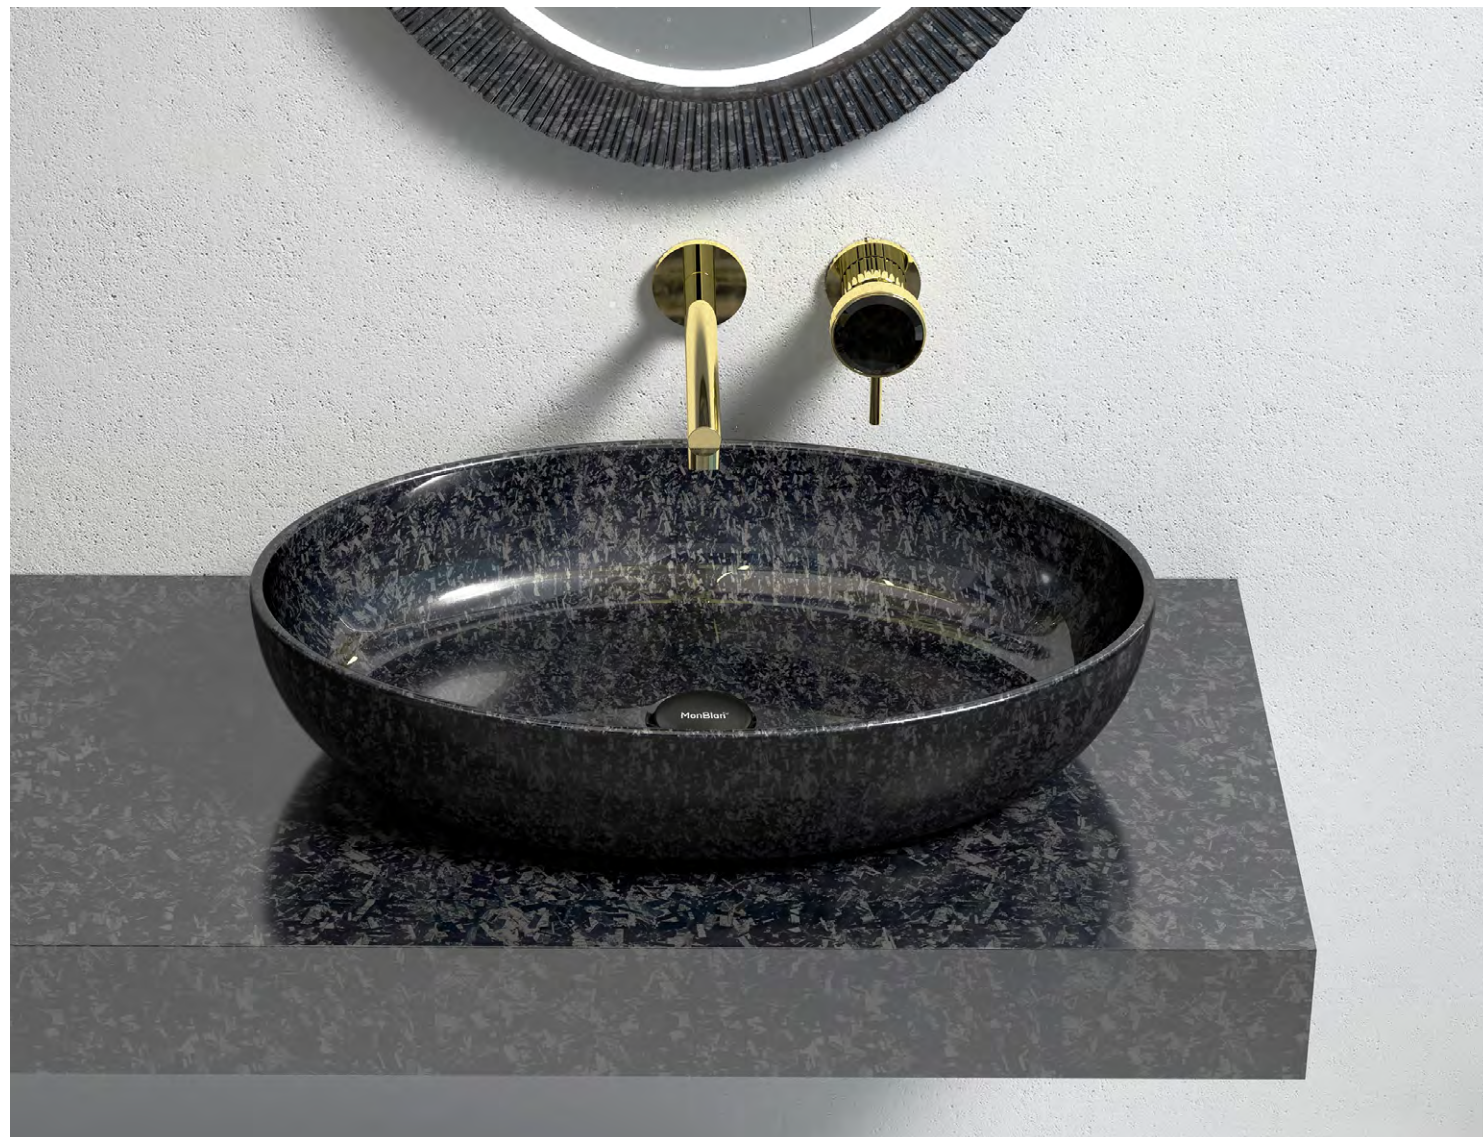

Carbon fiber
Counter Top Basin

Model number
RL-A101

Specification
600x400x130

Focusing on
high-end bathtubs
for 20 years

172