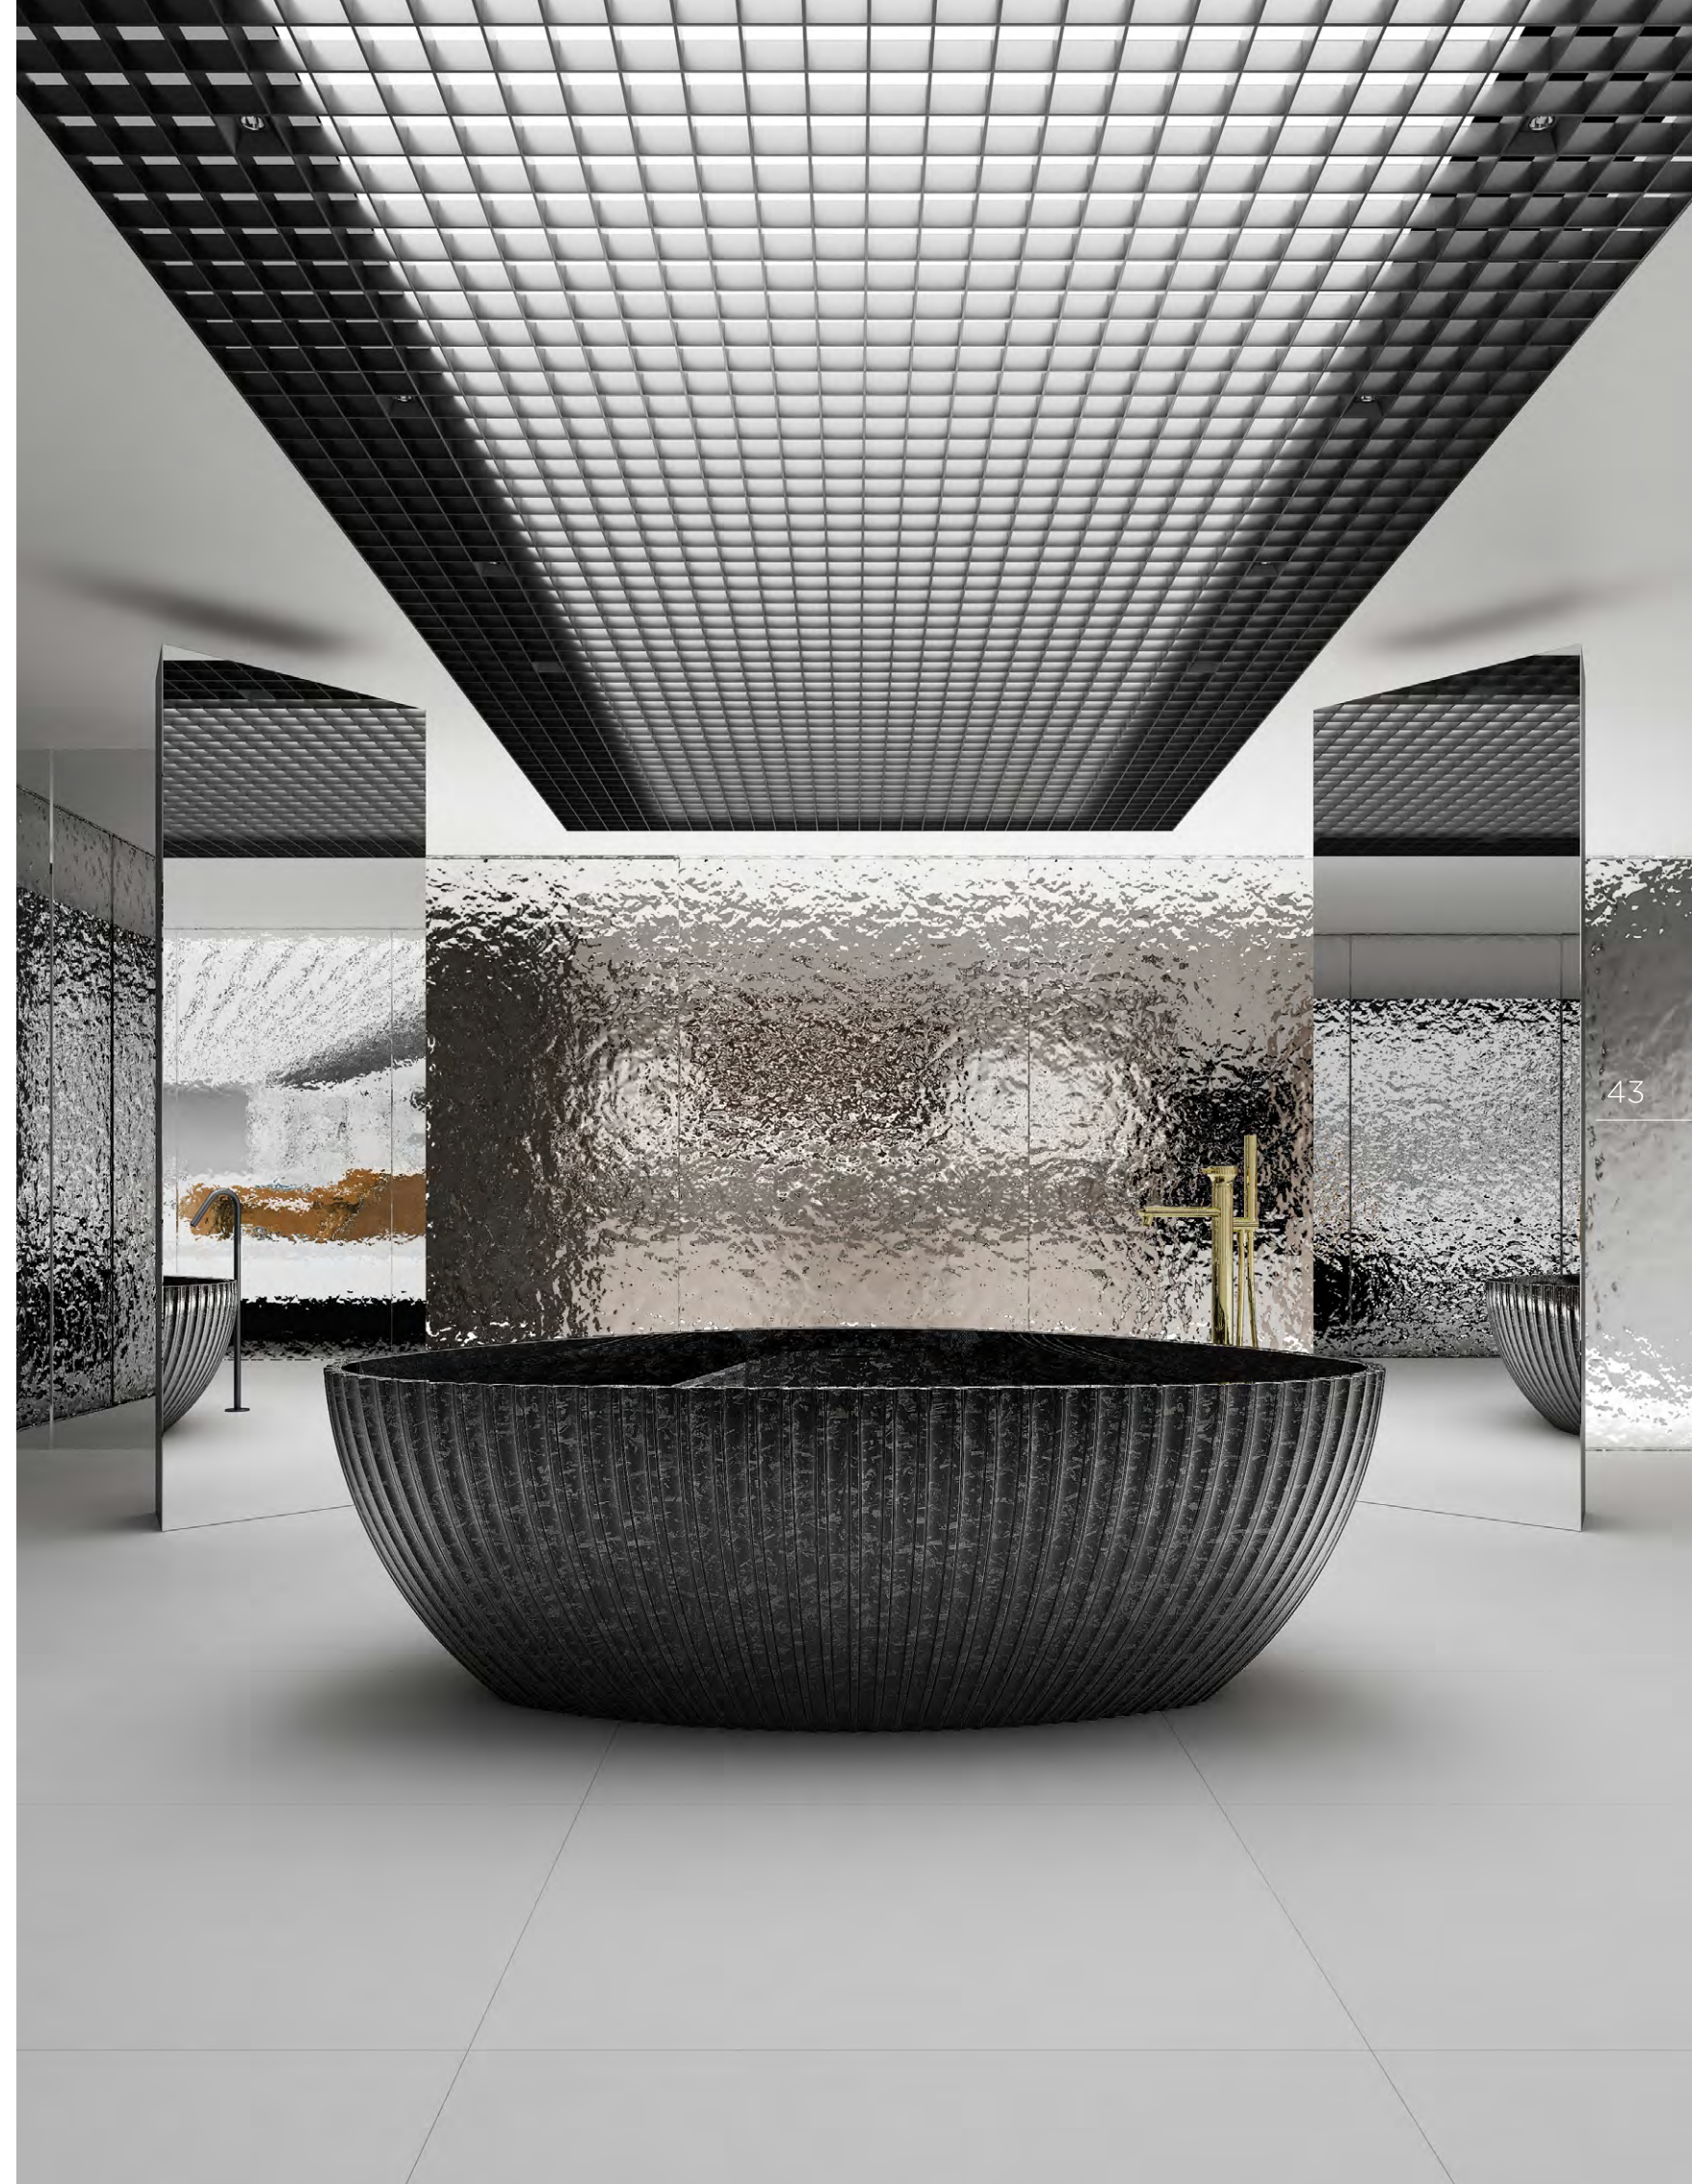

Carbon fiber bathtub

Model number
RL-99910

Focusing on
high-end bathtubs
for 20 years