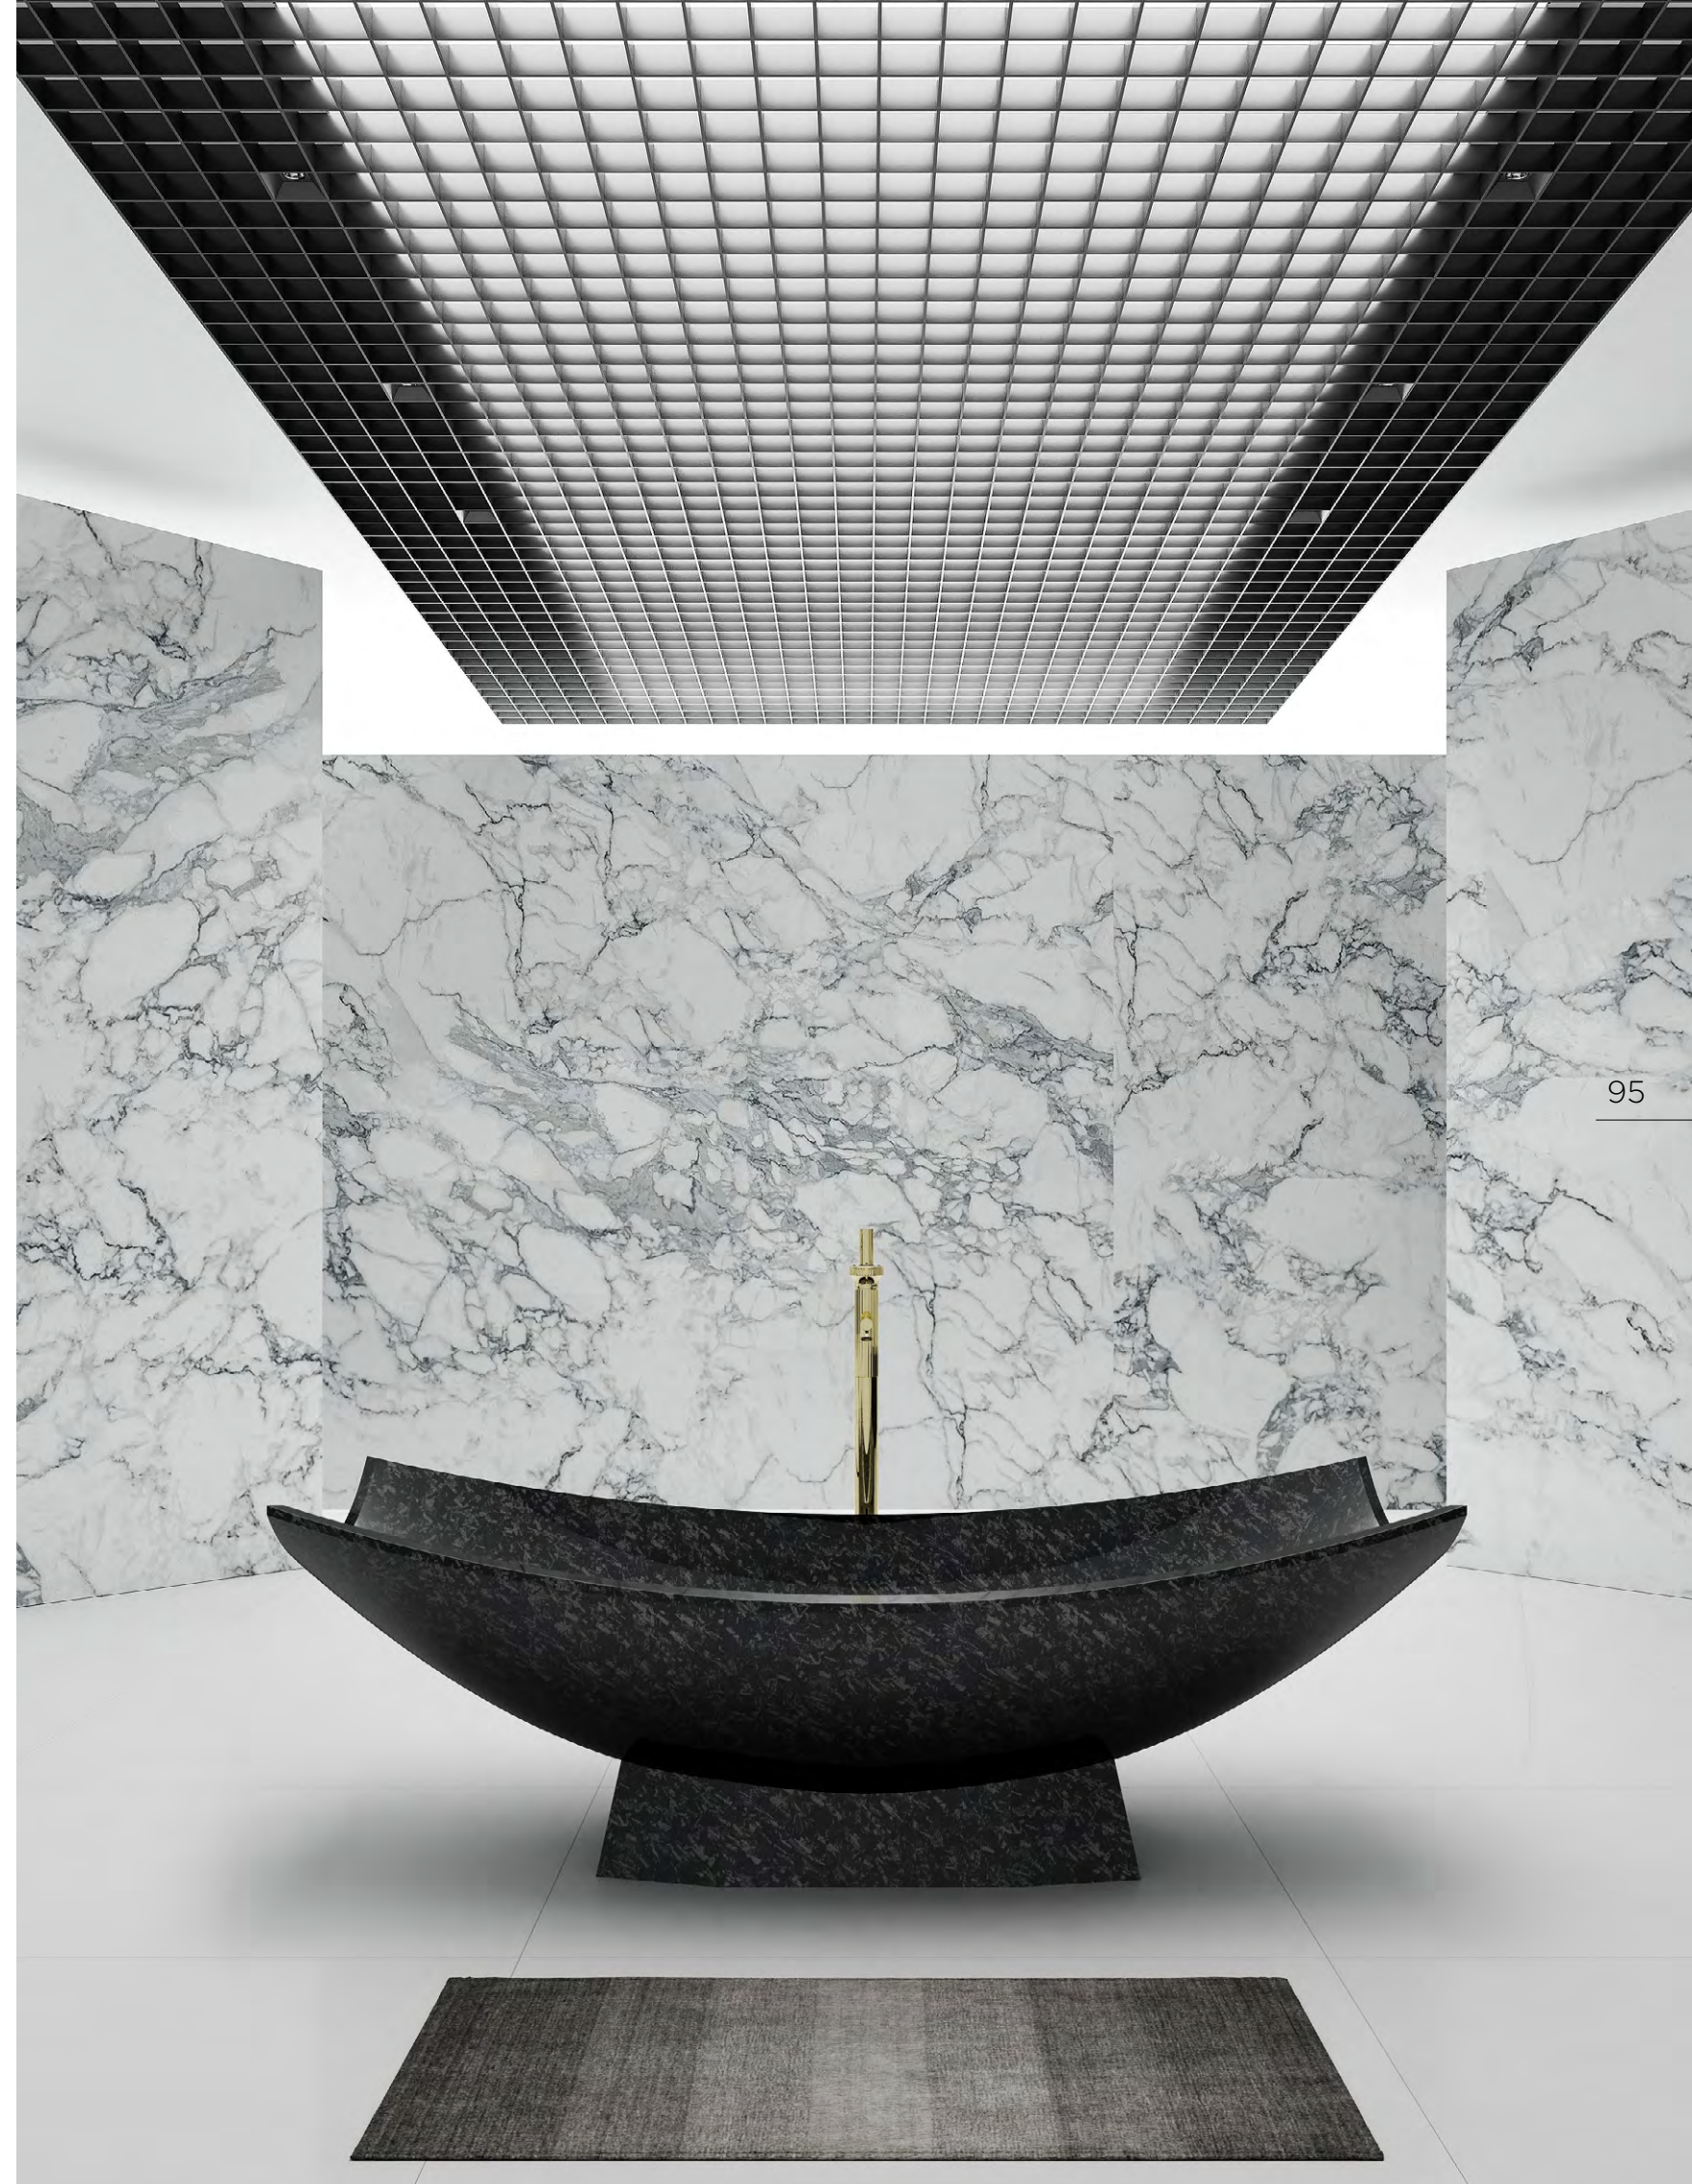

Specification
1700x720x560

Focusing on
high-end bathtubs
for 20 years

Carbon fiber bathtub

Model number
RL-99991

Specification
1800x800x600

Focusing on
high-end bathtubs
for 20 years

Carbon fiber bathtub

Model number
RL-99996

Focusing on
high-end bathtubs
for 20 years

Carbon fiber bathtub

Model number
RL-99997

Specification
1800x850x508

Focusing on
high-end bathtubs
for 20 years

Carbon fiber Freestanding Basin

Carbon fiber
Freestanding Basin