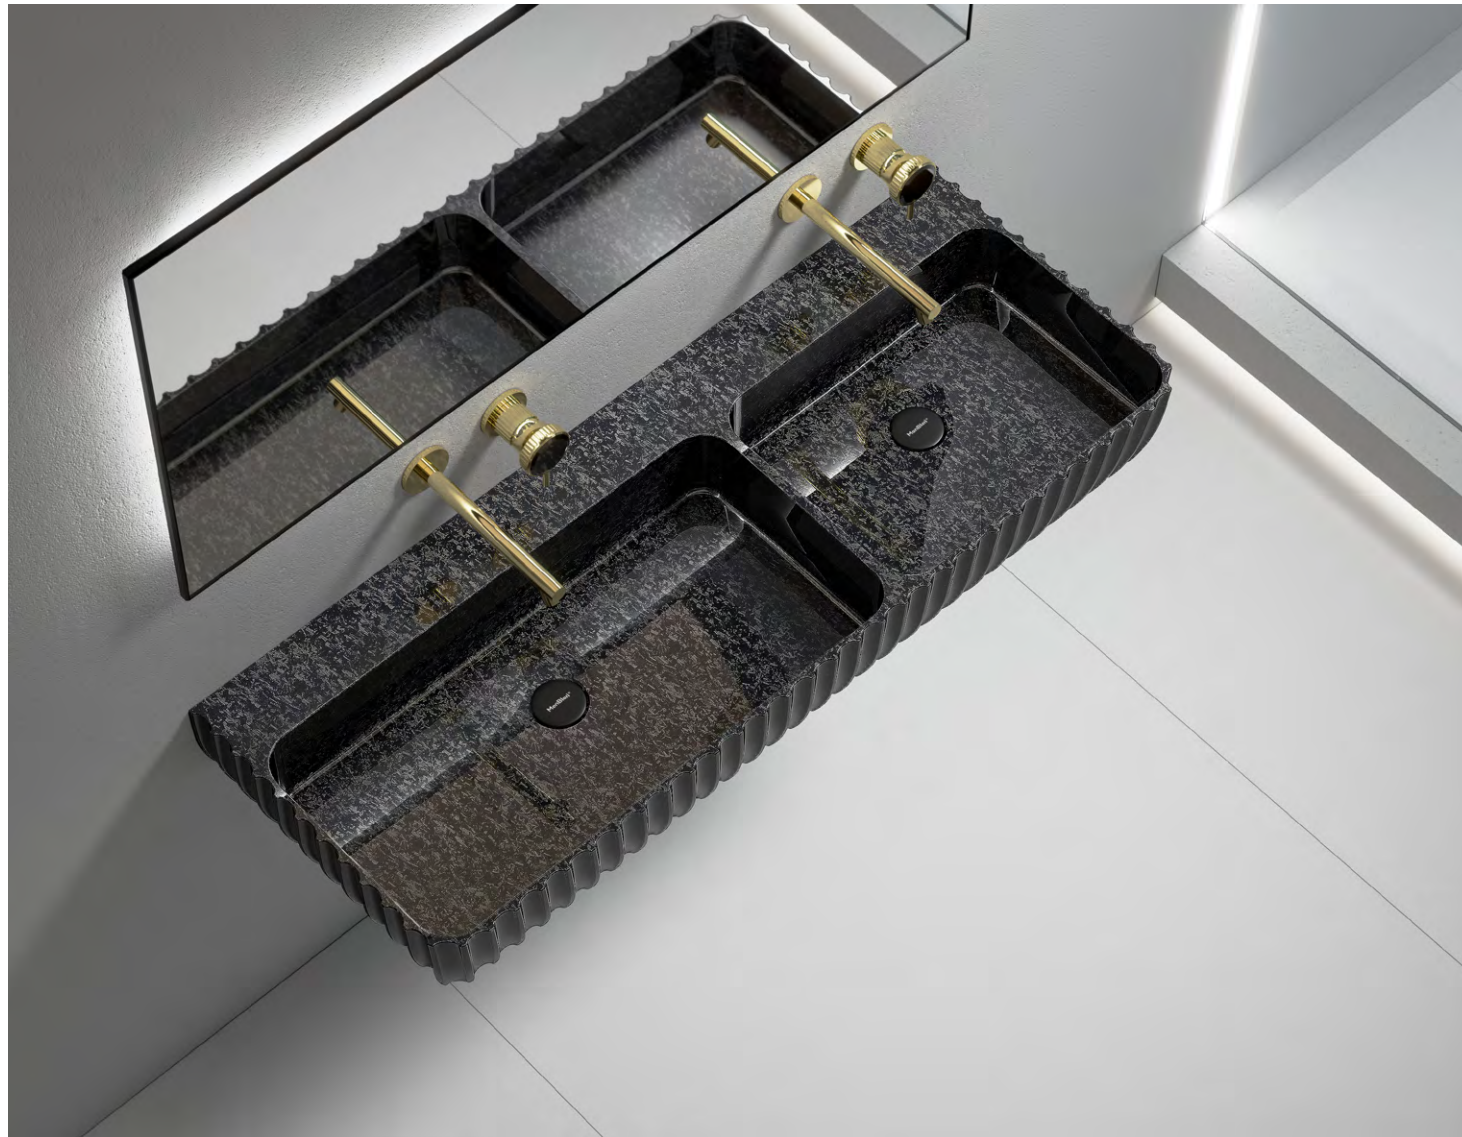

Model number
RL-G9976-1

Focusing on
high-end bathtubs
for 20 years

Carbon fiber
Wall Hanging Basin

Model number
RL-G9976-1

Specification
800x450x150
1000x450x150
1200x450x150

Focusing on
high-end bathtubs
for 20 years