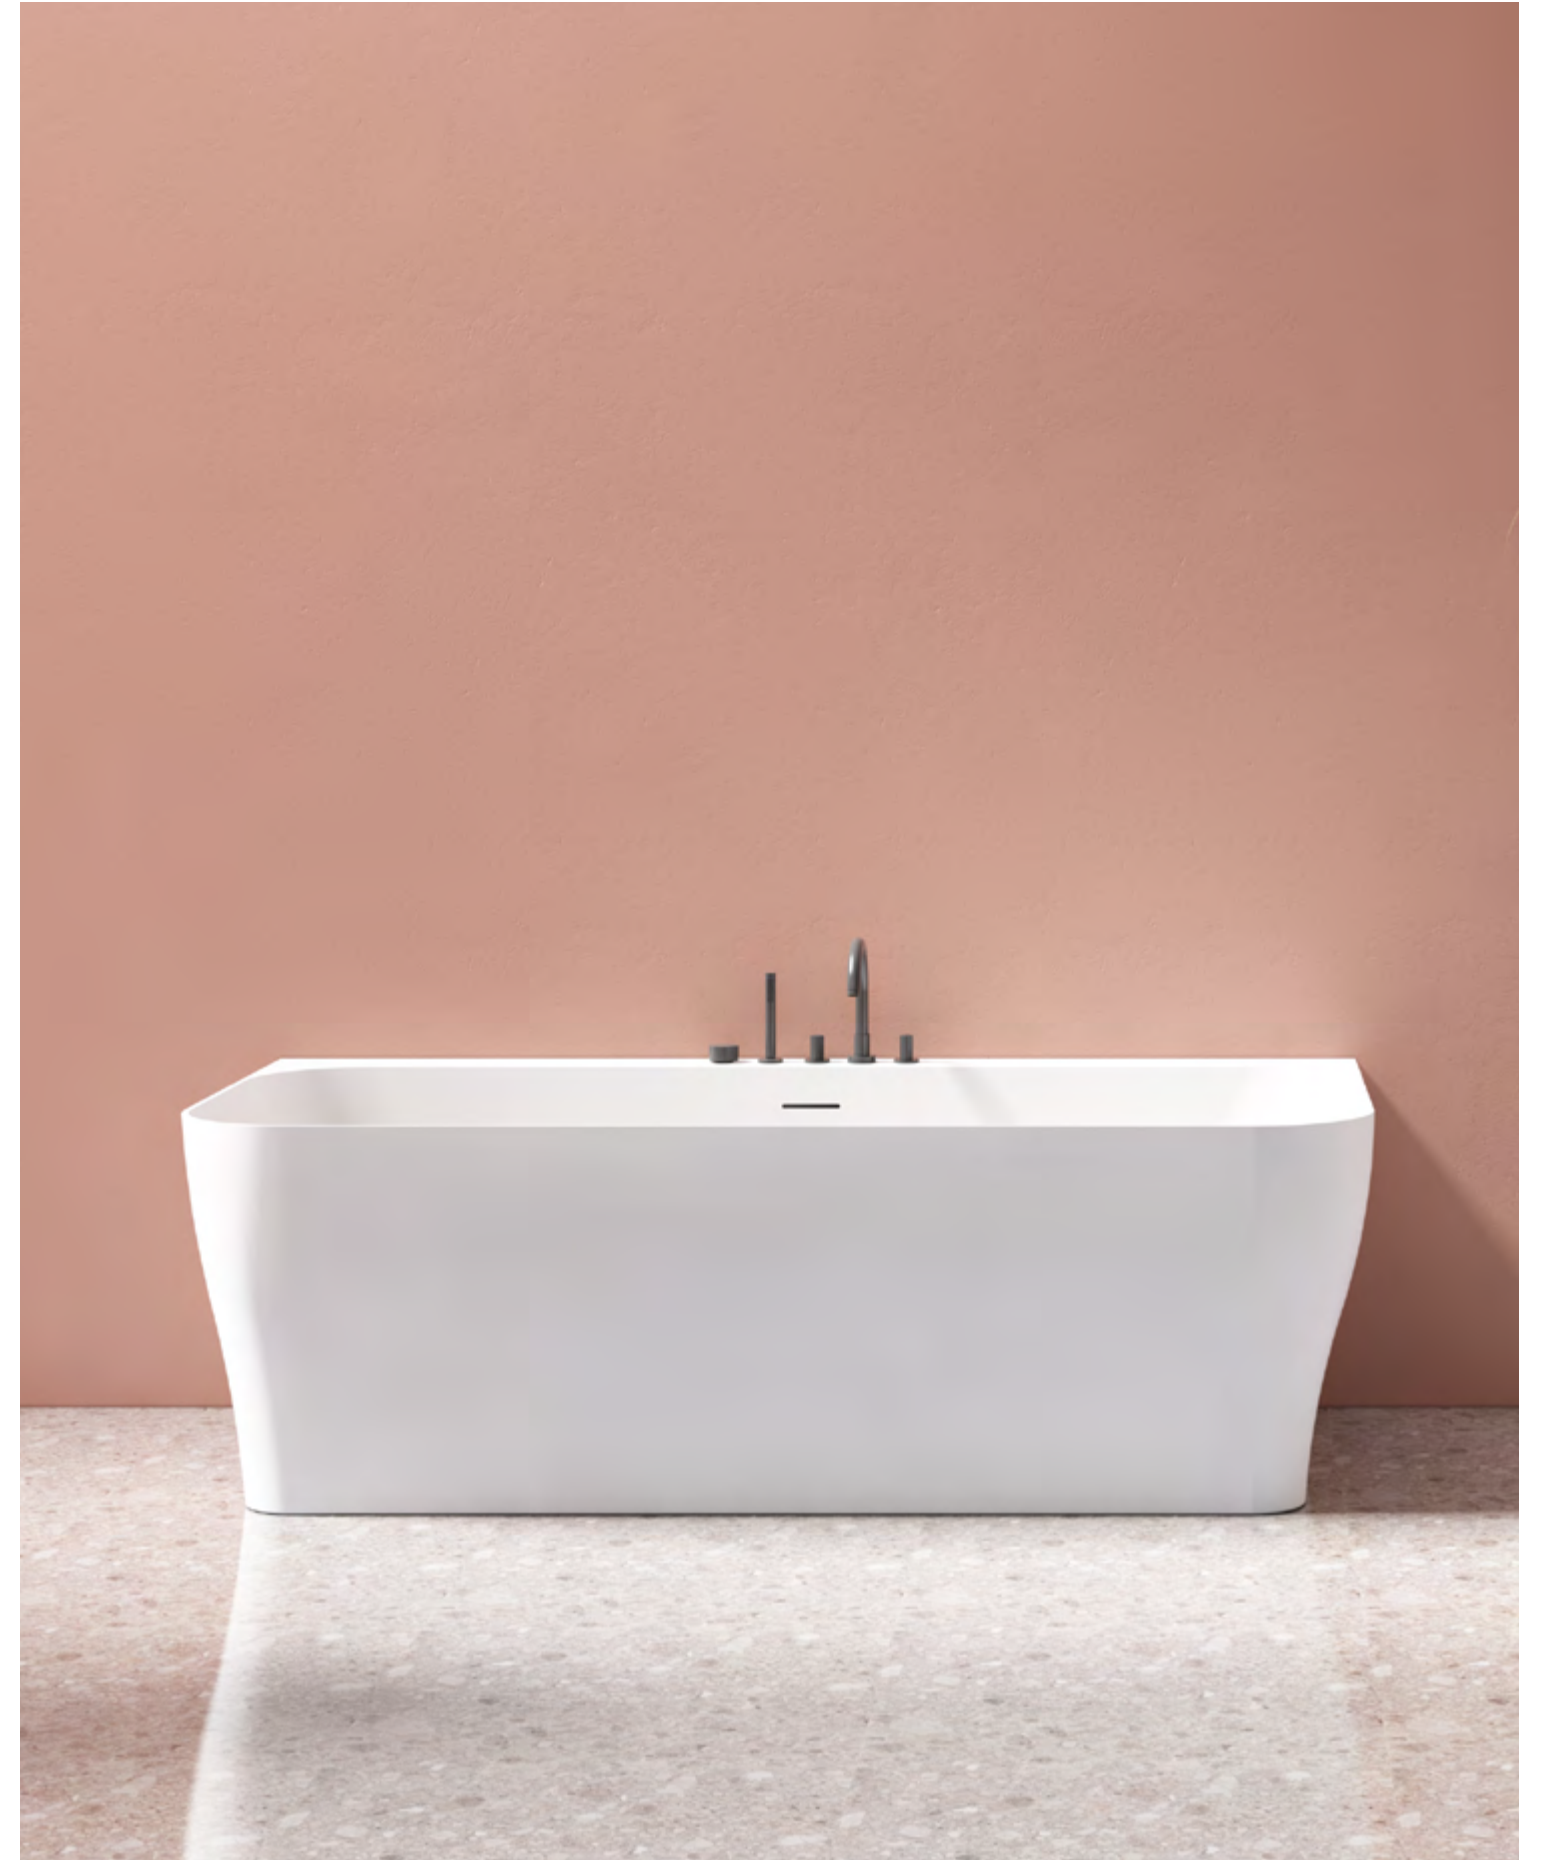

• **RAS-7609**

Material	Acrylic
Color	Multi color customization
Size	1500 x 800 x 580mm 1700 x 800 x 580mm