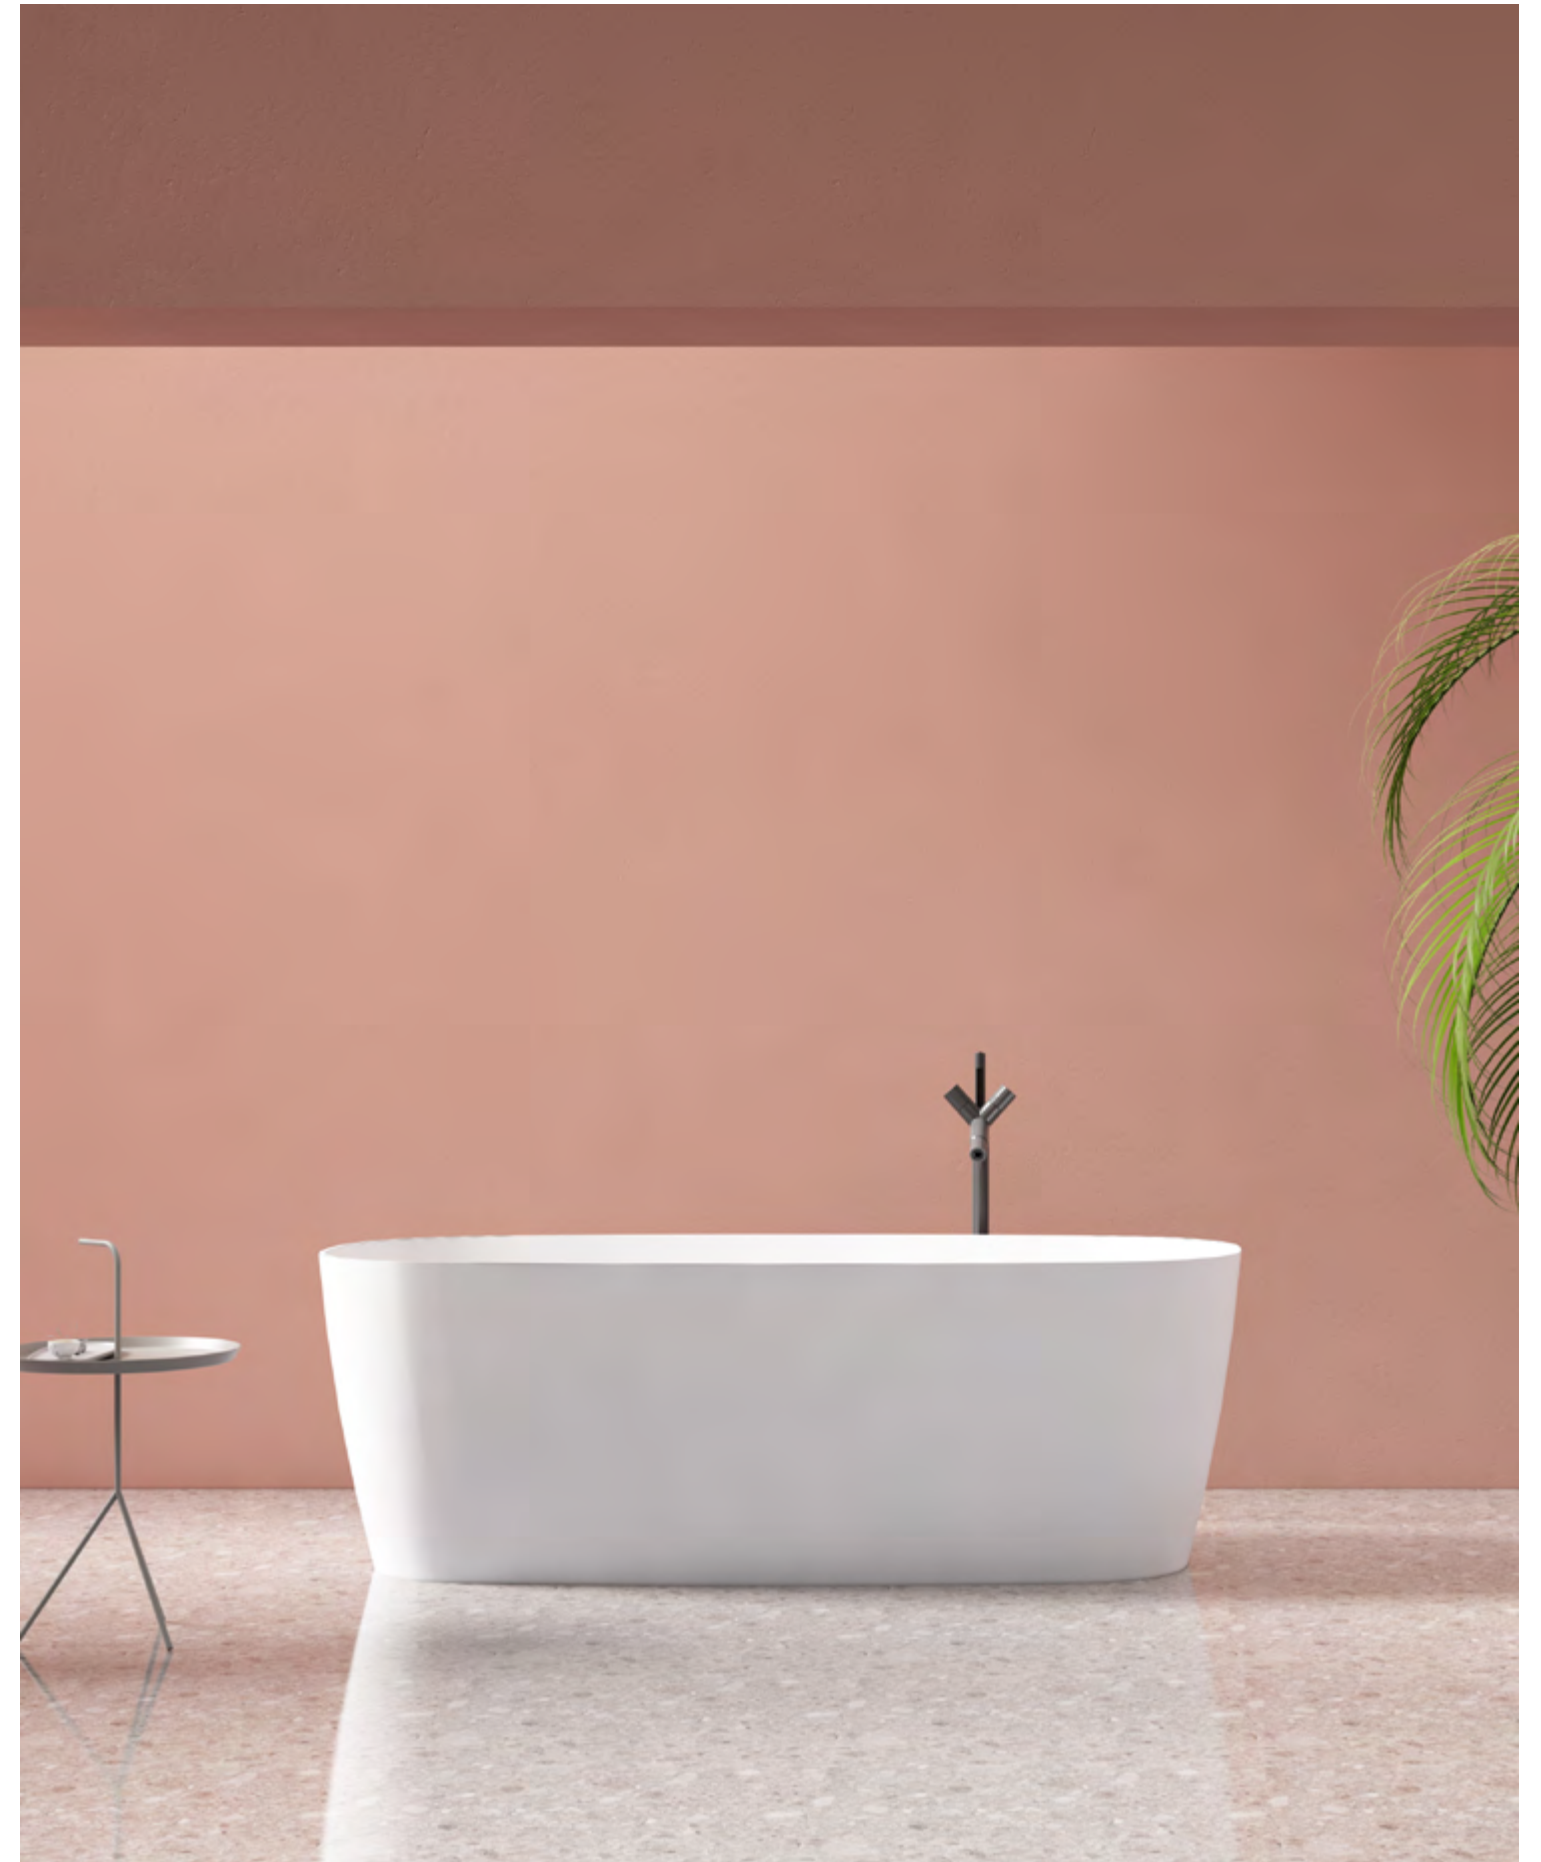

• **RAS-7603**

Material	Acrylic
Color	Multi color customization
Size	1700 x 800 x 580mm

• **RAS-7605**

Material	Acrylic
Color	Multi color customization
Size	1700 x 800 x 580mm

• **RAS-7606**

Material	Acrylic
Color	Multi color customization
Size	1500 x 750 x 580mm 1700 x 750 x 580mm