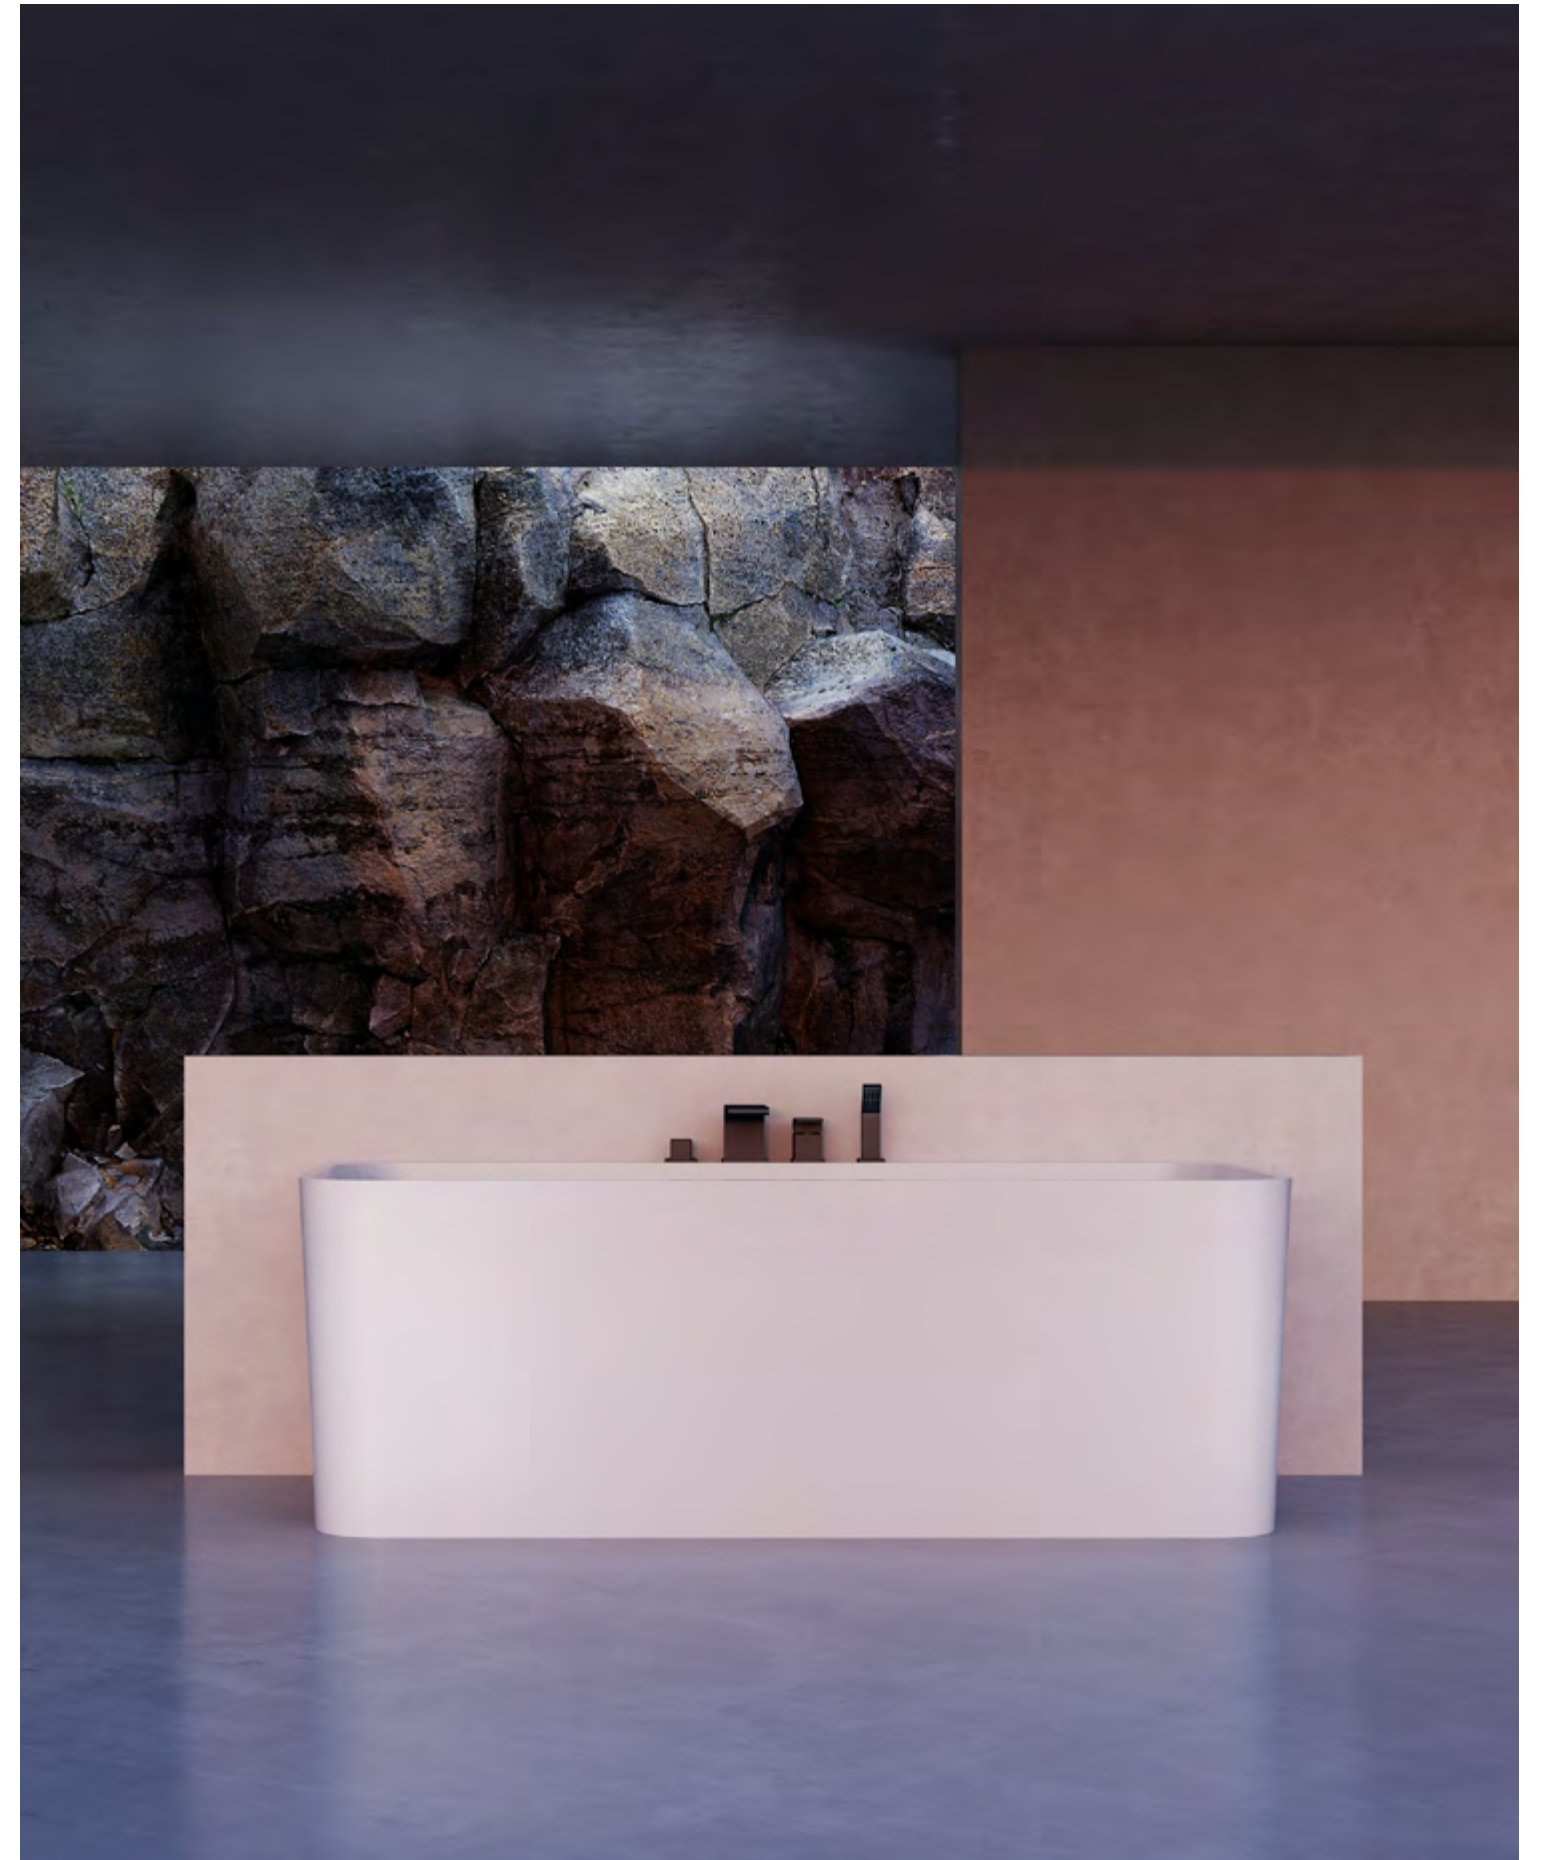

• **RAS-7507**

Material	Acrylic
Color	Multi color customization
Size	1300 x 690 x 555mm 1400 x 720 x 555mm 1500 x 750 x 550mm 1600 x 780 x 555mm 1700 x 810 x 555mm

• **RAS-7581**

Material	Acrylic
Color	Multi color customization
Size	1300 x 700 x 600mm 1400 x 700 x 600mm 1500 x 750 x 600mm 1600 x 750 x 600mm 1700 x 800 x 600mm