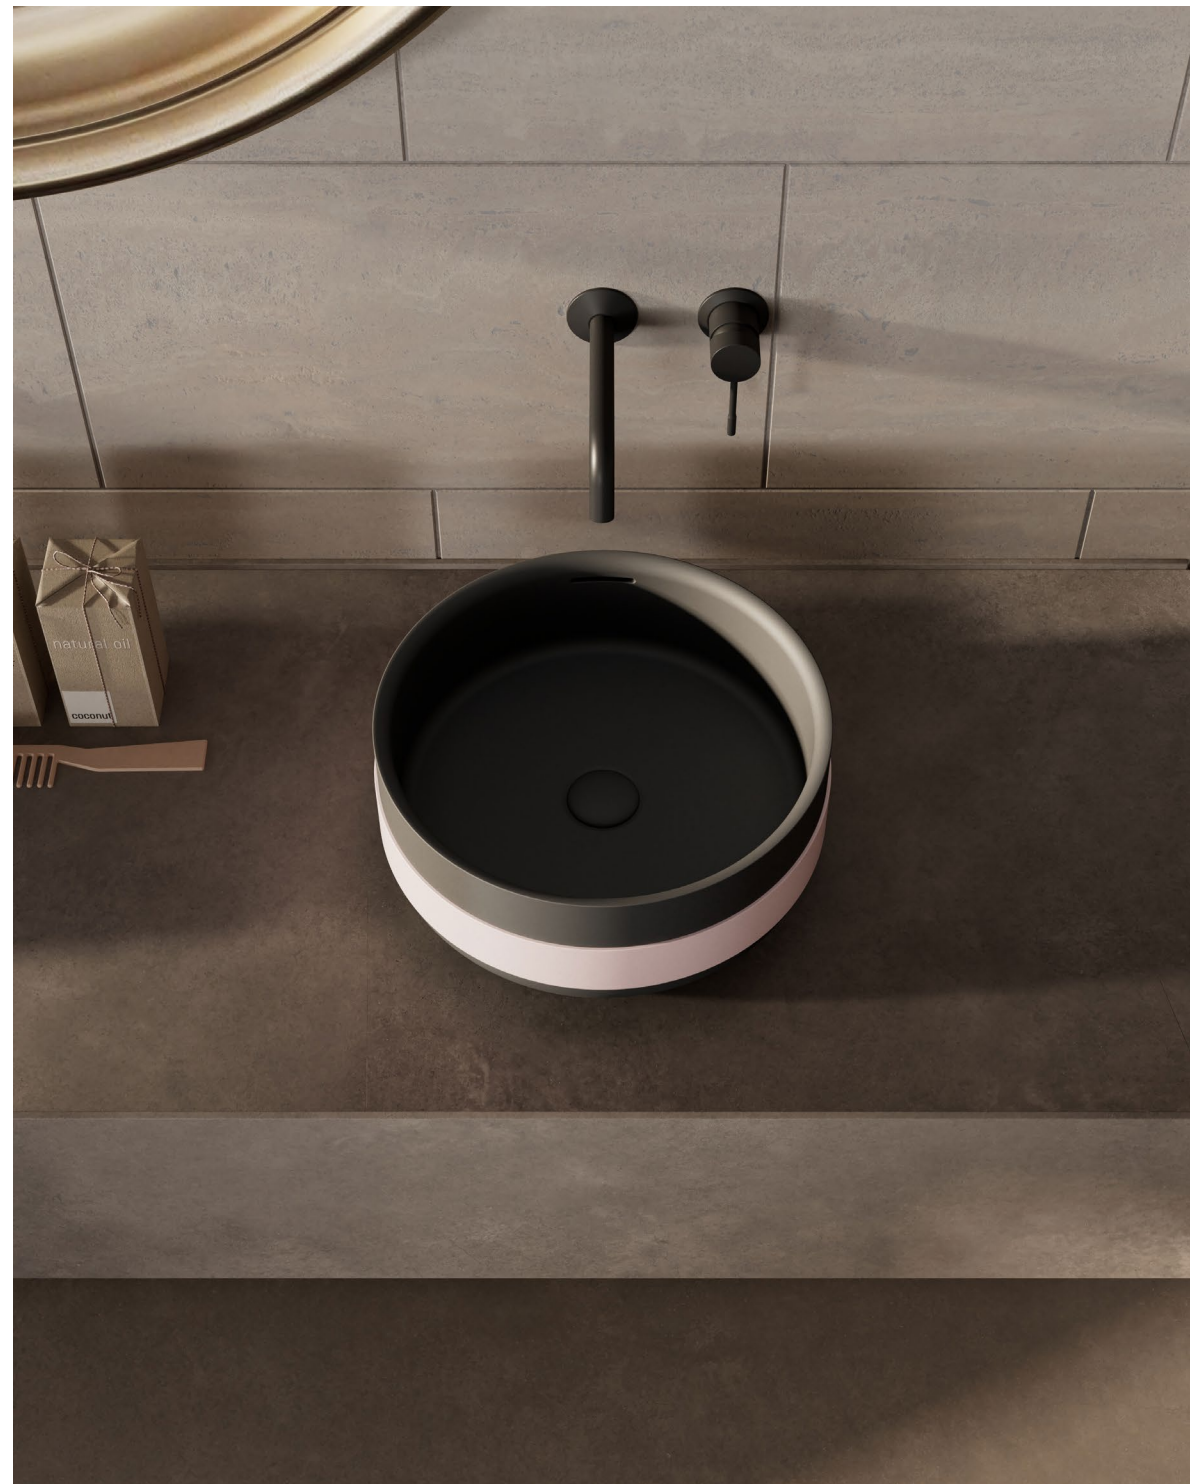

RL-720X SERIES

RL-7206

Bathtub

1500x720x550mm  
1600x750x550mm  
1700x750x550mm