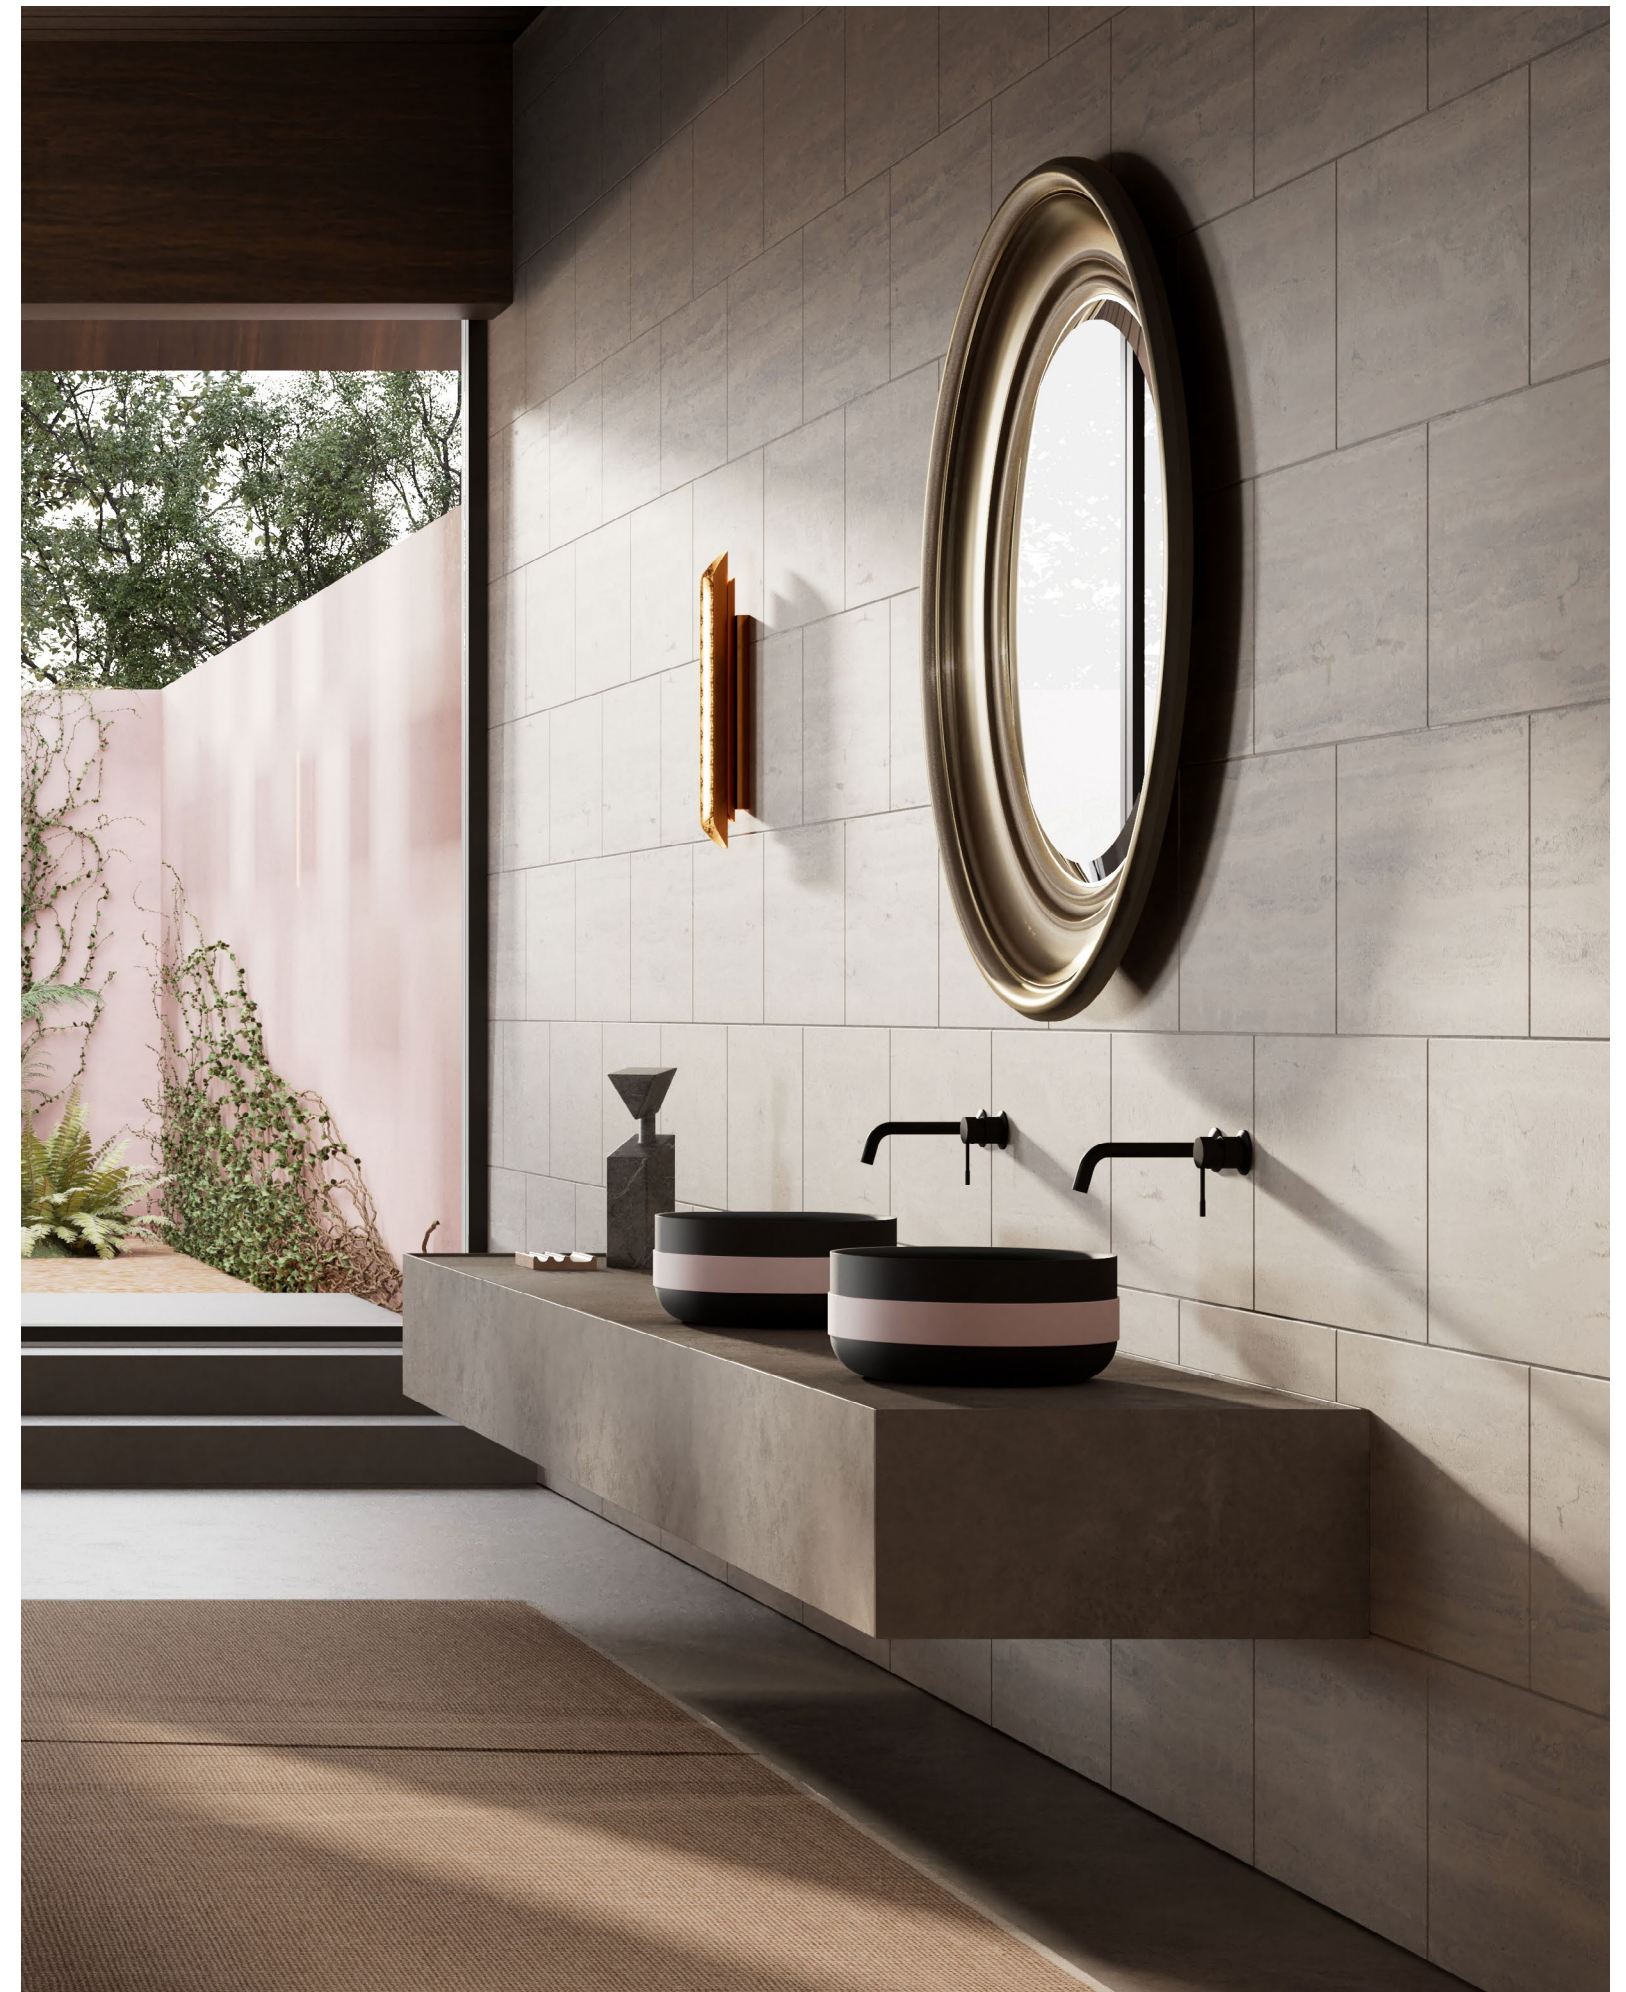

# Solid Surface Two-Color

The bathroom is a unique space in the home, the only room where you can be alone and have privacy. You start and end your day in this space, so we have created a collection that works as a base for those moments of well-being. Understanding the bathroom as a place of retreat and introspection, the pieces of a collection that enhances the functionality and simplicity as the pillars of their designs were created. When you enter this space, you expect to disconnect from the world, to have your own habitat where everything is familiar and simple. Here, pleasure is derived from performing basic actions through simple gestures, away from the complexities and hustle of the outside world.

RL-720X SERIES

RL-7206

Bathtub

1500x720x550mm  
1600x750x550mm  
1700x750x550mm