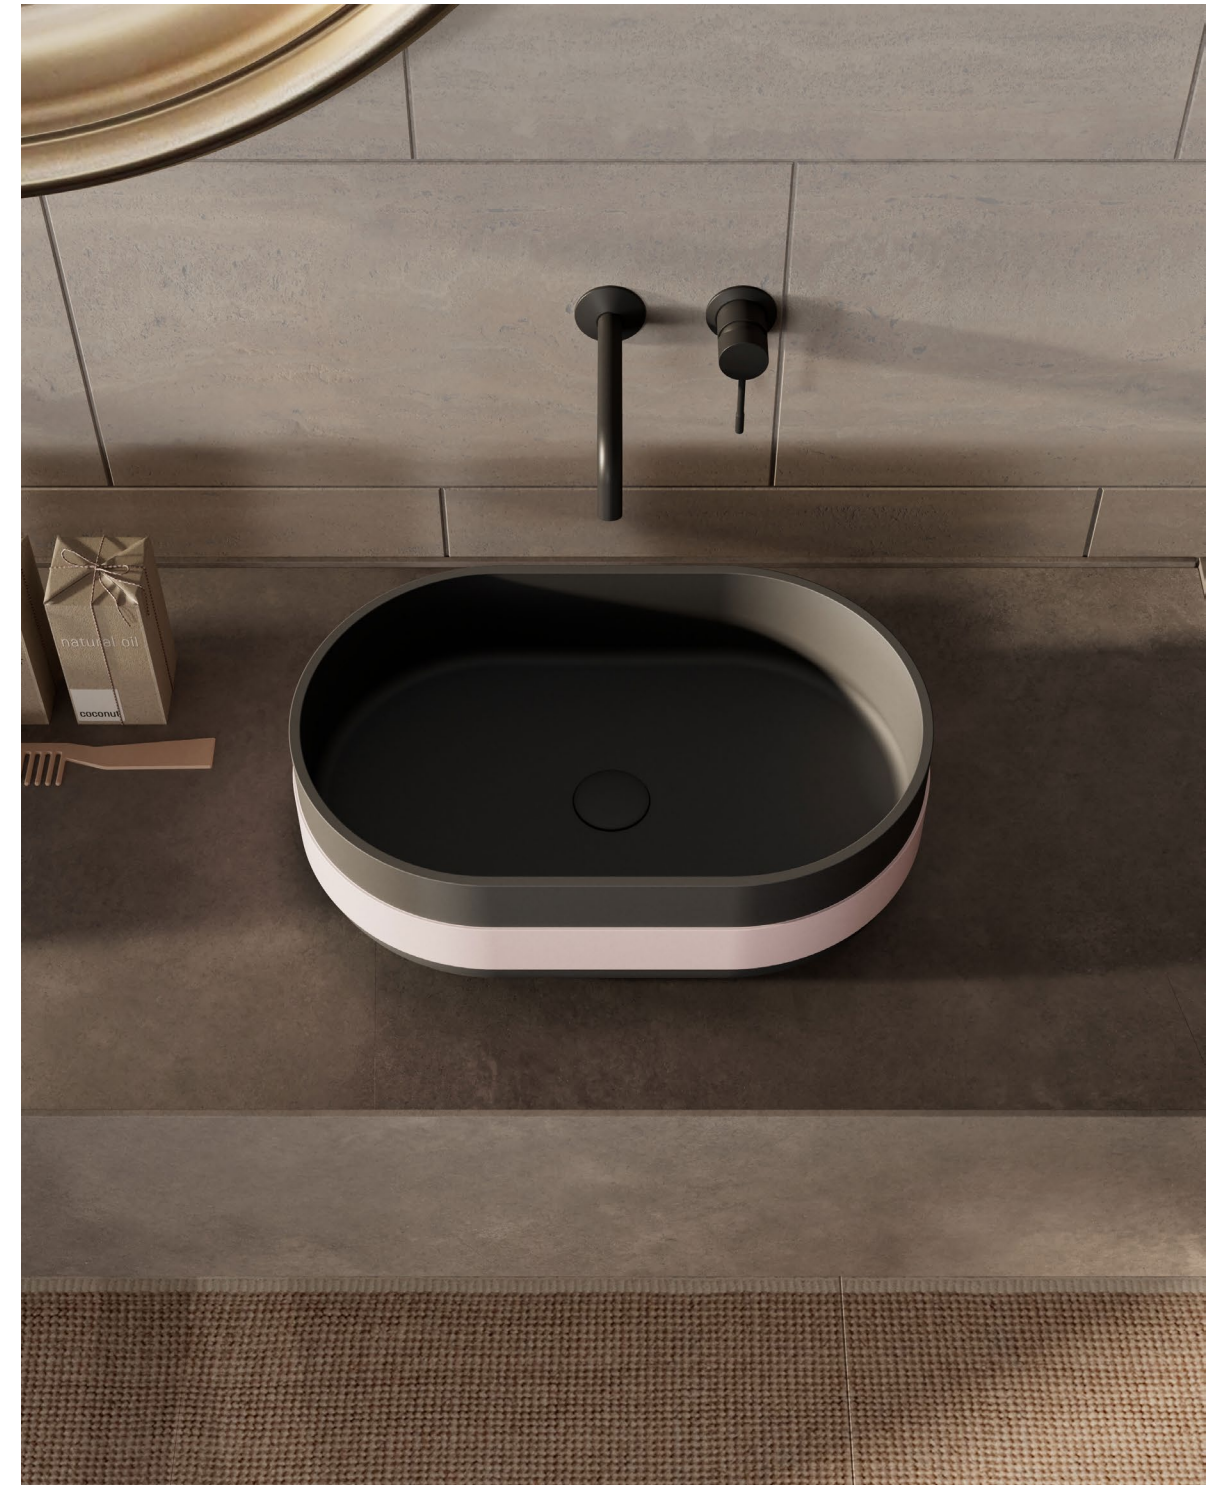

RL-720X SERIES

RL-7206

Bathtub

1500x720x550mm  
1600x750x550mm  
1700x750x550mm